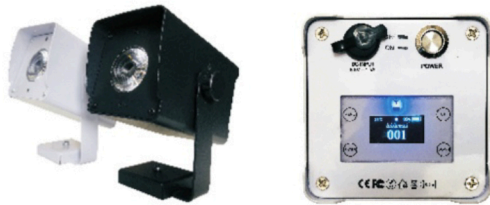

BLH1 & BLQ1 - **BATTERY LIGHT**
Horeca Light Technology

BLH1 & BLQ1 BL series

H1 & Q1 Battery Light

- Super slim and ultra compact flat par;
- Super bright high power led;
- Rechargeable lithium-ion battery with LG chem;
- Battery protection against overcharging, hence to ensure battery span life;
- 100% true wireless DMX transceiver from Wireless Solution Sweden;
- Infrared remote control with IR controller;
- Magnetic bracket to attach fixture to any metal wall/ceiling;
- OLED display with touch buttons;
- Tour pack available with 4 fixtures inside one delicate charging bag.

H1 & Q1 Battery Light series

ORDER CODE: UNIBLH1

ORDER CODE: UNIBLQ1

	Q1	H1
Power input	100-240VAC 50/60Hz	100-240VAC 50/60Hz
Power Consumption	12W max	15W max
Power input	DC input 8.6V 1.5A	DC input 12.8V 1.5A
Battery type	Rechargeable lithium-ion battery with LG chem	Rechargeable lithium-ion battery with LG chem
Recharging time	Around 4 hours	Around 4 hours
Battery life	5 hours FC from one charge 8 hours at running present programs 12 hours at running any single color	5 hours FC from one charge 8 hours at running present programs 12 hours at running any single color
Led	1 x 12W RGBW 4-in1	1 x 15W RGBWA+UV 6-in1
Beam angle	25°	25°
Filed angle	40°	40°
Led average life span	Over 50.000 hours	Over 50.000 hours
Dimming	0-100% linear dimming	0-100% linear dimming
Strobe	0-25Hz	0-25Hz
Program	20 preset programs	30 preset programs
Control mode	Master/Slave mode, Auto Run, Sound Activated mode, Wireless DMX, IR	Master/Slave mode, Auto Run, Sound Activated mode, Wireless DMX, IR
DMX channel	4/6/11 channels	6/8/12 channels
Control panel	OLED display with touch buttons	OLED display with touch buttons
Housing	Rigid metal housing	Rigid metal housing
Housing color	Matt Black/White	Matt Black/White
Size	80x80x157mm	80x80x157mm
Net weight	0.8 Kg	0.8 Kg
Working temperature	-10° ~ +45° C	-10° ~ +45° C
IP rating	IP20	IP20
Cooling	Natural cooling, silent operation	Natural cooling, silent operation