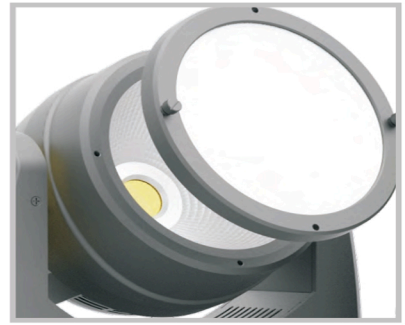

WMH011- **LED WASH MOVING HEAD**
Horeca Light Technology

unitech
digitalmedia

WMH011 WMH series

10-CH	1	2	3	4	5	6	7	8	9	10
100%										
75%	X	Y								
50%	Pan rotation 0-540°	Tilt rotation 0-270°		Strobe 129-255	Linear strobe from slow to fast 011-128	Random strobe from slow to fast 000-010	Color changing 240-255 Fad7 224-239 Fad6 208-223 Fad5 192-207 Fad4 176-191 Fad3 160-175 Fad2 144-159 Fad1 128-143 Jump3 112-127 Jump2 96-111 Jump1 80-95 No function	021-255 No function	010-020 Reset	Lens Rotation 192-255
25%										
0%										

42-CH	1	2	3	4	5	6	7	8	9	10	11	12	13	14	15	16	17	18	19	20	...	41	42	
100%																								
75%	X	X	Y	Y	X	Y																		
50%	Pan rotation 0-540°	Pan fine rotation	Tilt rotation 0-270°	Tilt fine rotation	Engine Speed from fast to slow (0-255)	Strobe 011-255	Strobe 011-255	Color changing 240-255 Fad7 224-239 Fad6 208-223 Fad5 192-207 Fad4 176-191 Fad3 160-175 Fad2 144-159 Fad1 128-143 Jump3 112-127 Jump2 96-111 Jump1 80-95 No function	021-255	010-020 Reset	000-255	000-010	000-010	000-010	000-010	000-010	000-010	000-010	000-010	000-010	000-010	000-010	000-010	000-010
25%																								
0%																								

Technical information	
Optical Lens:	Reflection cup (Aluminium)
Beam Angle:	60°
Optional Optical Filters:	30°/15°
Led Brand:	TX
Architecture:	TX COB RGBW 4-In-1
Power:	200W COB4in1
LEDs:	1
Rated Lift (hours):	50000
Rotation Type / Range:	Pan 540° Tilt 270° RGBW
Color Mixing:	16
Dimming:	2
Software Upgrading:	Software Upgrading:
Engine No.:	2
Temperature Protection:	Yes
Basic Material:	Steel
Housing Material:	Environmental Protection Flame IP20 Retardant ABS
IP Grade:	
Suspension Device:	Single Hanging Bracket
Safety rope hanger:	Yes
Permitted Ambient Temperature:	-10 ~ +45°C
Max Permitted Ambient Temperature:	75%
Product Measurement:	308*206*367
Signal Input/Output:	XLR-3
Input Frequency Range:	50Hz - 60Hz
Cooling Material:	Heating Sink + Fan
Input Voltage Range:	100-240V