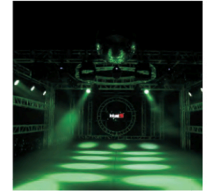

WMH011- **LED WASH MOVING HEAD**
Horeca Light Technology

unitech
digitalmedia

WMH011 WMH series

10-CH	1	2	3	4	5	6	7	8	9	10
100%										
75%	X	Y								
50%	Pan rotation 0-540°	Tilt rotation 0-270°		Strobe 129-255	Linear strobe from slow to fast 011-128	Random strobe from slow to fast 000-010	Color changing 240-255 Fad7 224-239 Fad6 208-223 Fad5 192-207 Fad4 176-191 Fad3 160-175 Fad2 144-159 Fad1 128-143 Jump3 112-127 Jump2 96-111 Jump1 80-95 No function	021-255 No function	010-020 Reset	Lens Rotation 192-255
25%										
0%										

42-CH	1	2	3	4	5	6	7	8	9	10	11	12	13	14	15	16	17	18	19	20	...	41	42	
100%																								
75%	X	X	Y	Y	X	Y																		
50%	Pan rotation 0-540°	Pan fine rotation	Tilt rotation 0-270°	Tilt fine rotation	Engine Speed from fast to slow (0-255)	Strobe 011-255	Strobe 011-255	Color changing 240-255 Fad7 224-239 Fad6 208-223 Fad5 192-207 Fad4 176-191 Fad3 160-175 Fad2 144-159 Fad1 128-143 Jump3 112-127 Jump2 96-111 Jump1 80-95 No function	021-255	010-020 Reset	000-255	000-010	000-010	000-010	000-010	000-010	000-010	000-010	000-010	000-010	000-010	000-010	000-010	000-010
25%																								
0%																								

Technical information	
Optical Lens:	Reflection cup (Aluminium)
Beam Angle:	60°
Optional Optical Filters:	30°/15°
Led Brand:	TX
Architecture:	TX COB RGBW 4-In-1
Power:	200W COB4in1
LEDs:	1
Rated Lift (hours):	50000
Rotation Type / Range:	Pan 540° Tilt 270° RGBW
Color Mixing:	16
Dimming:	2
Software Upgrading:	Software Upgrading:
Engine No.:	2
Temperature Protection:	Yes
Basic Material:	Steel
Housing Material:	Environmental Protection Flame IP20 Retardant ABS
IP Grade:	
Suspension Device:	Single Hanging Bracket
Safety rope hanger:	Yes
Permitted Ambient Temperature:	-10 ~ +45°C
Max Permitted Ambient Temperature:	75%
Product Measurement:	308*206*367
Signal Input/Output:	XLR-3
Input Frequency Range:	50Hz - 60Hz
Cooling Material:	Heating Sink + Fan
Input Voltage Range:	100-240V