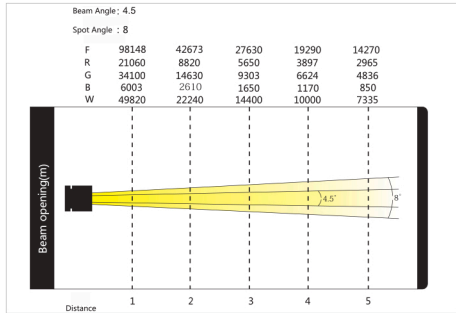

MB021A - LED MOVING BAR

Horeca Light Technology

UNITECH
DIGITALMEDIA

MB021A MB series

Technical information			
Optical lens :	PMMA	Input Voltage Range :	100~240V
Spot Angle :	4.5°	Input Frequency Range :	50Hz - 60Hz
LED Light Source :	OSRAM RGBW 4-IN-1	Temperature Protection :	Yes
Power :	30W 4-in-1	Basic Material :	Steel
LEDs :	5	Housing Material :	Environmental Protection Flame Retardant ABS
Rated Life (hours) :	50000	IP Grade :	Ip20
Rotation Type / Range :	Pan infinite Tilt 240°	Suspension Device :	Singled hanging bracket
Color Mixing :	RGBW	Safety Rope Suspension Device :	Yes
Dimming :	16	Permitted Ambient Temperature :	-10 ~ +45°C
Software Upgrading :	Upgrade online	Max Permitted Ambient Humidity :	75%
Display Screen :	LCD	Product Measurement :	590*150*257
Menu Type&No :	Button	Product Weight (kg) (N.W./G.W) :	6.6KG
Signal Input/Output :	XLR-3		
Power Supply Input/Output No. :	Input/Output		
Engine No. :	2		

	1	2	3	4	5	6	7	8	9	10	11	12	13	14	15	16	17	...	34	35	36	37	
100%						X	○	⚡	⚡	232-255 Yellow Red fade	001-255	001-255	001-255							LED5	LED5	LED5	LED5
75%	X	X	Y	Y	X	Y				152-159 Fade2 144-151 Fade1	016-023 jump1	000-015	000-015										
50%										016-135													
25%										000-015													
0%										000-015													