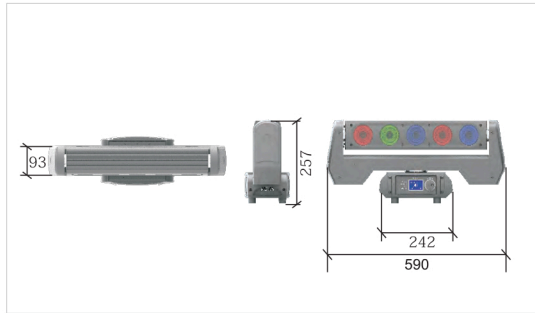

MB021A - LED MOVING BAR

Horeca Light Technology

UNITECH
DIGITALMEDIA

MB021A MB series

Technical information			
Optical lens :	PMMA	Input Voltage Range :	100~240V
Spot Angle :	4.5°	Input Frequency Range :	50Hz - 60Hz
LED Light Source :	OSRAM RGBW 4-IN-1	Temperature Protection :	Yes
Power :	30W 4-in-1	Basic Material :	Steel
LEDs :	5	Housing Material :	Environmental Protection Flame Retardant ABS
Rated Life (hours) :	50000	IP Grade :	Ip20
Rotation Type / Range :	Pan infinite Tilt 240°	Suspension Device :	Singled hanging bracket
Color Mixing :	RGBW	Safety Rope Suspension Device :	Yes
Dimming :	16	Permitted Ambient Temperature :	-10 ~ +45°C
Software Upgrading :	Upgrade online	Max Permitted Ambient Humidity :	75%
Display Screen :	LCD	Product Measurement :	590*150*257
Menu Type&No :	Button	Product Weight (kg) (N.W./G.W) :	6.6KG
Signal Input/Output :	XLR-3		
Power Supply Input/Output No. :	Input/Output		
Engine No. :	2		

	1	2	3	4	5	6	7	8	9	10	11	12	13	14	15	16	17	...	34	35	36	37	
100%						X	○	⚡	⚡	232-255 Yellow Red fade	001-255	001-255	001-255							LED5	LED5	LED5	LED5
75%	X	X	Y	Y	X	Y				152-159 Fade2 144-151 Fade1	016-023 jump1	000-015	000-015										
50%										016-135													
25%										000-015													
0%										000-015													