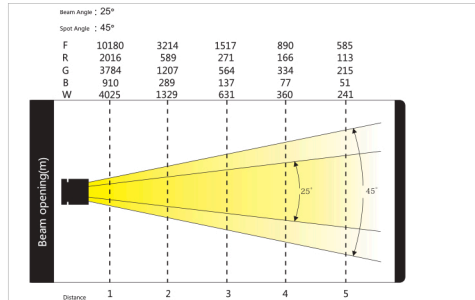

MH025 - LED MOVING HEAD

Horeca Light Technology

UNITECH
DIGITALMEDIA

MH025 MH series

Technical information					
Optical Lens:	Reflection cup:	Dimming :	16bt	Noise DB :	51
Beam Angle:	25°	Channel No. :	10,18,118CHs	Basic Material :	Steel :
Spot Angle :	45°	Data Protocol :	DMX512	Housing Material :	Environmental Protection Flame Retardant ABS
Lux :	1517Lux@3M	Info Menu :	Yes	IP Grade :	IP20
Lumen :	2423(lm)	Software Upgrading :	Upgrade Online :	Spray Color :	Matte Black
LED Brand :	TX	Display Screen :	LCD	Suspension Device :	Double Hanging Bracket :
Light Source :	RGBW 4W	Menu Type&No.Rotaty :	Rotate	Safety Rope Suspension Device :	Yes
Power :	4W	Signal Input/Output :	XLR-3	Permitted Ambient Temperature :	-10~+45°C
LEDs :	25	Power Supply Input/Output No. :	Put-in, Put-out	Max Permitted Ambient Humidity :	75%@25°C
Rated Life(Hours) :	50000	Engine No.:	2	Product Measurement:	453*203*530mm
Rotation type :	Pan 540°Tilt 270°	Input Voltage Range :	100~240V	Outer Packing Size :	530*300*610mm
Sound Control :	Yes	Input Frequency Range :	50Hz - 60Hz	Product Weight (kg) (N.W./G.W) :	9.6KG/10.8KG
Built-in Program :	Yes	Max Power :	125W	Certificates :	CE
Special Effects :	Yes	Cooling Material :	Die-cast Aluminum :		
Color Mixing :	RGBW	Temperature Protection :	Yes		