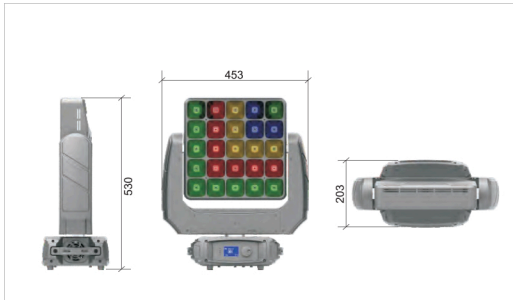

MH025 - LED MOVING HEAD

Horeca Light Technology

UNITECH
DIGITALMEDIA

MH025 MH series

Technical information					
Optical Lens:	Reflection cup:	Dimming :	16bt	Noise DB :	51
Beam Angle:	25°	Channel No. :	10,18,118CHs	Basic Material :	Steel :
Spot Angle :	45°	Data Protocol :	DMX512	Housing Material :	Environmental Protection Flame Retardant ABS
Lux :	1517Lux@3M	Info Menu :	Yes	IP Grade :	IP20
Lumen :	2423(lm)	Software Upgrading :	Upgrade Online :	Spray Color :	Matte Black
LED Brand :	TX	Display Screen :	LCD	Suspension Device :	Double Hanging Bracket :
Light Source :	RGBW 4W	Menu Type&No.Rotaty :	Rotate	Safety Rope Suspension Device :	Yes
Power :	4W	Signal Input/Output :	XLR-3	Permitted Ambient Temperature :	-10~+45°C
LEDs :	25	Power Supply Input/Output No. :	Put-in, Put-out	Max Permitted Ambient Humidity :	75%@25°C
Rated Life(Hours) :	50000	Engine No.:	2	Product Measurement:	453*203*530mm
Rotation type :	Pan 540°Tilt 270°	Input Voltage Range :	100~240V	Outer Packing Size :	530*300*610mm
Sound Control :	Yes	Input Frequency Range :	50Hz - 60Hz	Product Weight (kg) (N.W./G.W) :	9.6KG/10.8KG
Built-in Program :	Yes	Max Power :	125W	Certificates :	CE
Special Effects :	Yes	Cooling Material :	Die-cast Aluminum :		
Color Mixing :	RGBW	Temperature Protection :	Yes		