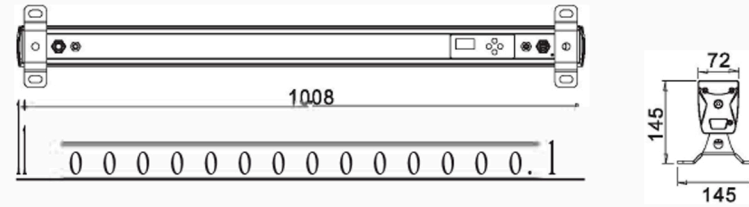

WW128 - LED WALL WASHER

Horeca Light Technology

UNITECH
DIGITALMEDIA

WW128 WW series

Unique design. surface smoothing without screw

Apply specific technical advantages, implement product series development

5w RGBW 4-in-1 LED

High brightness, pure color

Installation

Light Distribution Curve

Specification

Item Number	LED Qty	Color Temperature	Beam Angle	Input Voltage	Rated Power	Control	Material	Optional accessories	IP Grade
WW128	16PCS	RGBW	20°/40°	AC100-240V	72W	DMX512	Body: Aero-aluminum molding Dial Cap: Pressed aluminum 4mm High transparent tempered glass 304 stainless steel stand and screw	Barn door/ Anti glare grille	IP65
WW128CW	16PCS	6000K	20°/40°	AC100-240V	72W				
WW128WW	16PCS	3000K	20°/40°	AC100-240V	72W				