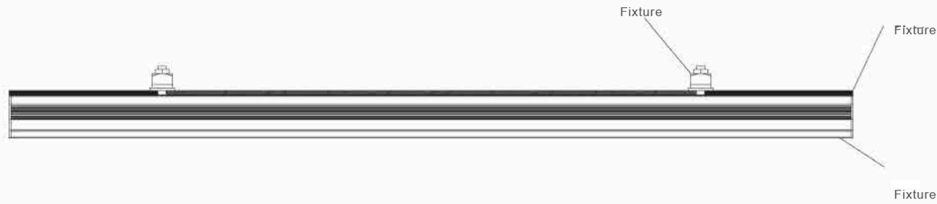

WW128 - LED WALL WASHER

Horeca Light Technology

UNITECH
DIGITALMEDIA

WW128 WW series

Unique design. surface smoothing without screw

Apply specific technical advantages, implement product series development

5w RGBW 4-in-1 LED

High brightness, pure color

Installation

Light Distribution Curve

Specification

Item Number	LED Qty	Color Temperature	Beam Angle	Input Voltage	Rated Power	Control	Material	Optional accessories	IP Grade
WW128	16PCS	RGBW	20°/40°	AC100-240V	72W	DMX512	Body: Aero-aluminum molding Dial Cap: Pressed aluminum 4mm High transparent tempered glass 304 stainless steel stand and screw	Barn door/ Anti glare grille	IP65
WW128CW	16PCS	6000K	20°/40°	AC100-240V	72W				
WW128WW	16PCS	3000K	20°/40°	AC100-240V	72W				