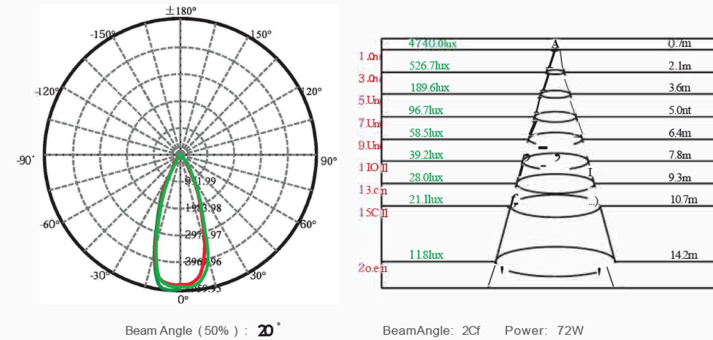

WW128 - LED WALL WASHER

Horeca Light Technology

UNITECH
DIGITALMEDIA

WW128 WW series

Unique design. surface smoothing without screw

Apply specific technical advantages, implement product series development

5w RGBW 4-in-1 LED

High brightness, pure color

Installation

Light Distribution Curve

Specification

Item Number	LED Qty	Color Temperature	Beam Angle	Input Voltage	Rated Power	Control	Material	Optional accessories	IP Grade
WW128	16PCS	RGBW	20°/40°	AC100-240V	72W	DMX512	Body: Aero-aluminum molding Dial Cap: Pressed aluminum 4mm High transparent tempered glass 304 stainless steel stand and screw	Barn door/ Anti glare grille	IP65
WW128CW	16PCS	6000K	20°/40°	AC100-240V	72W				
WW128WW	16PCS	3000K	20°/40°	AC100-240V	72W				