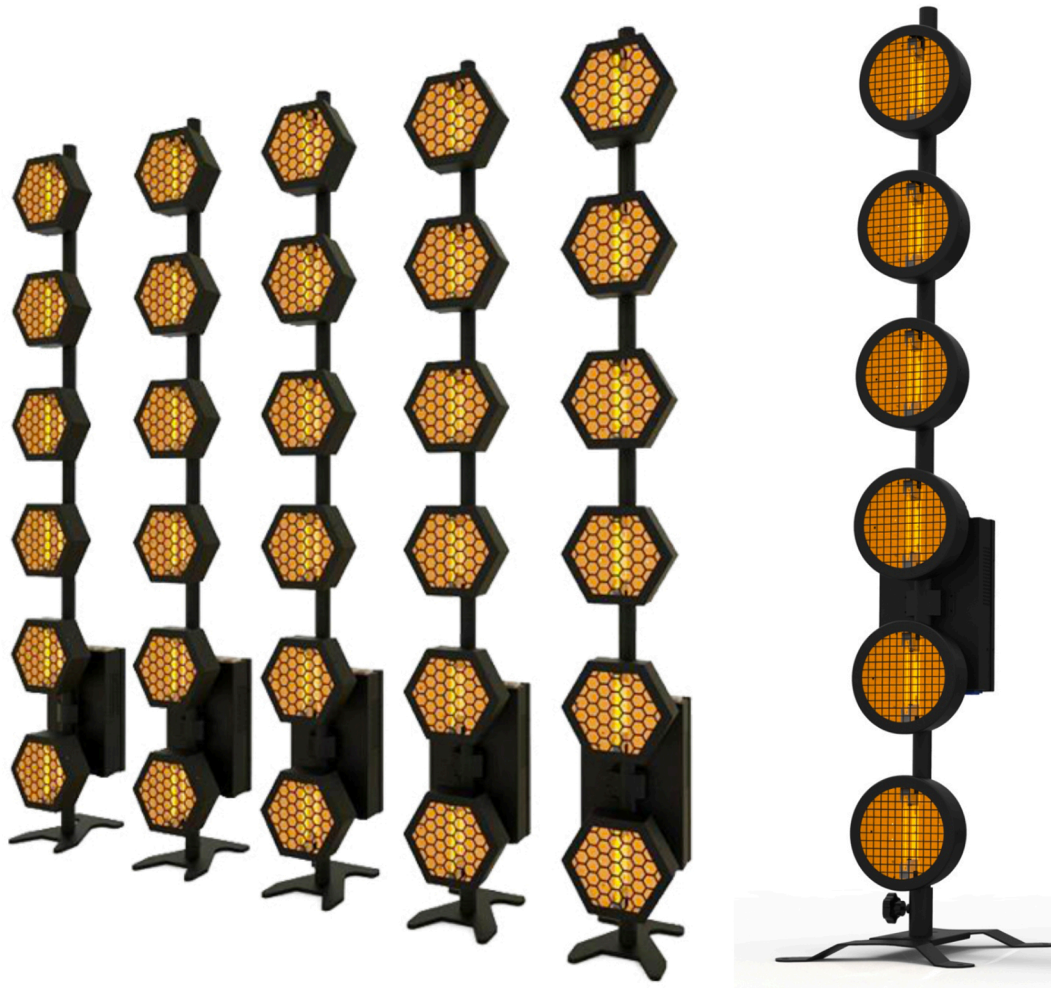

# Hexagon series

HTT7RGB LED HEXAGON series

**ORDER CODE:** UNIHTT7RGBLED

	HTT7RGB LED
Work voltage	110-240V / 50-60Hz
Power consumption	700 W
Light source	7x100W COB RGBA
Control mode	Auto-run , Master-Slave ,DMX 512
DMX channel	4CH/9CH/28CH-Pixel
DMX connector	3/5 pin XLR connector
Installation	Tripod stand /Hang on /Base
Color	LCD display
Size	860*966*170mm
Weight	15KG

# Hexagon series

	HTT6 Led Retro	HTT6 Halogen Retro
Work voltage	110-240V / 50-60Hz	110-240V / 50-60Hz
Power consumption	360 W	1800 W
Light source	6x60W Led customized	6x300W Philips Halogen Retro
DMX channel	1/6 pixel	1/6 pixel
DMX connector	3/5 pin DMX XLR ports	3/5 pin DMX XLR ports
Color Temperature	2200K for Led retro	1900K-5600K changable for halogen
Size	1700*210*170 mm	1700*210*170 mm
Weight	12.5KG	12.5KG

# Hexagon series

HTT3 LED/HALO HEXAGON series

ORDER CODE: UNIHTT3LED

ORDER CODE: UNIHTT3HALO

	HTT3 Led Retro	HTT3 Halogen Retro
Work voltage	110-240V / 50-60Hz	110-240V / 50-60Hz
Power consumption	180 W	940 W
Light source	3x60W Led customized	3x300W Philips Halogen Retro
DMX channel	1/3CH	1/3CH
Color Temperature	2200K for Led retro	1900K-5600K changable for halogen
Size	450*350*161 mm	450*350*161 mm
Weight	3.5KG	3.5KG