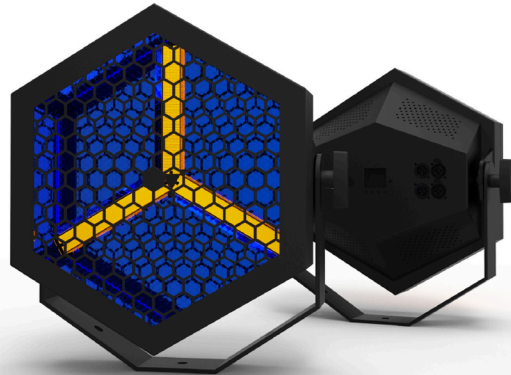

Hexagon series

HTT1RGB LED HEXAGON series

ORDER CODE: UNIHTT1RGBLED

	HTT1RGB LED
Work voltage	110-240V / 50-60Hz
Power consumption	180 W
Light source	3x60W LED Lamps+ 48PCS X 1w RGB
DMX channel	6/8/12CH
Dimmer Linear	0-100%
Installation	Stand/Hang
Color	LCD display
Color Temperature	2800k
Size	450*350*161 mm
Weight	5.5KG