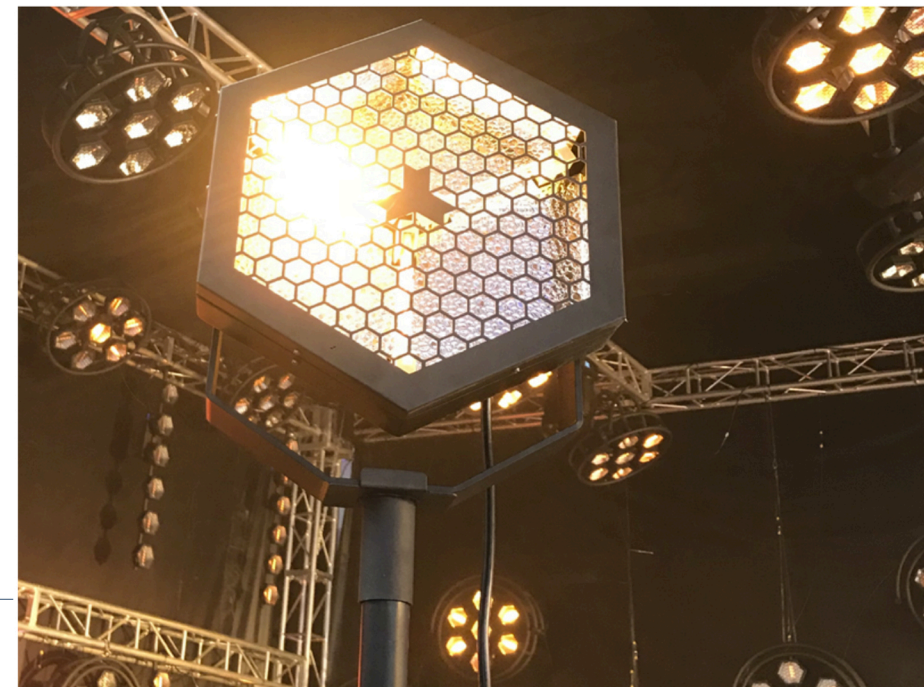

# Hexagon series

HTT3 LED/HALO HEXAGON series

ORDER CODE: UNIHTT3LED

ORDER CODE: UNIHTT3HALO

	HTT3 Led Retro	HTT3 Halogen Retro
Work voltage	110-240V / 50-60Hz	110-240V / 50-60Hz
Power consumption	180 W	940 W
Light source	3x60W Led customized	3x300W Philips Halogen Retro
DMX channel	1/3CH	1/3CH
Color Temperature	2200K for Led retro	1900K-5600K changable for halogen
Size	450*350*161 mm	450*350*161 mm
Weight	3.5KG	3.5KG