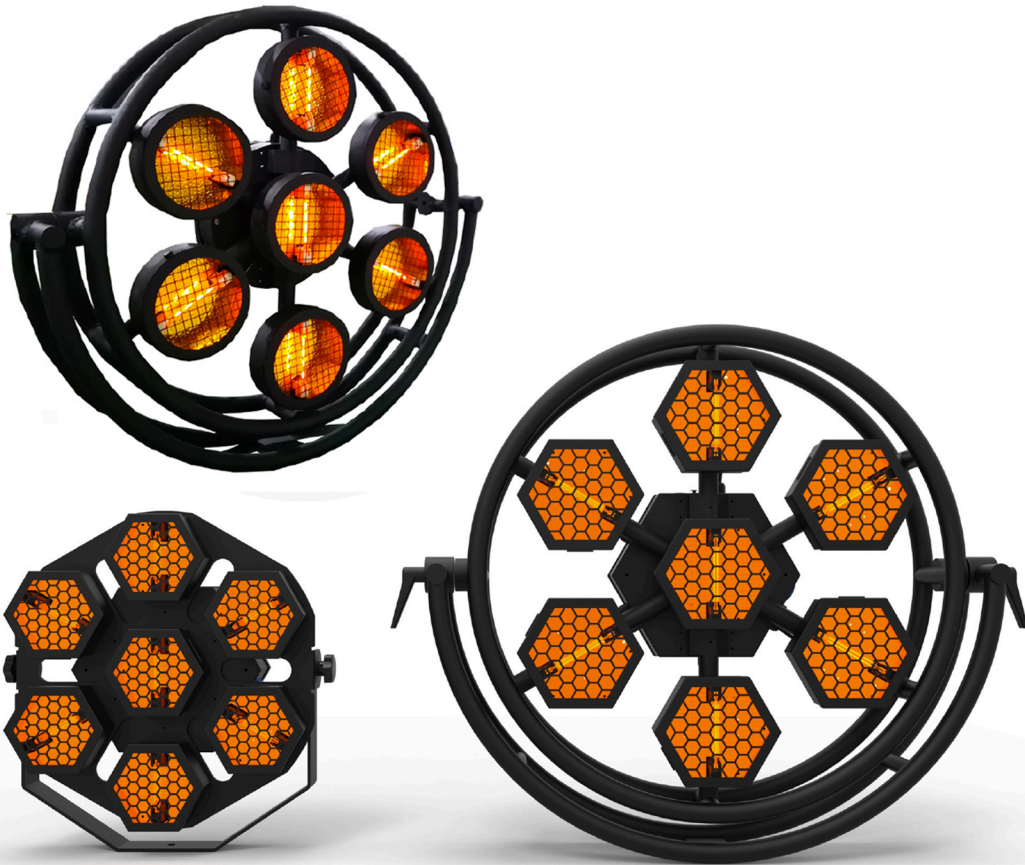

HEXAGON - LED FLOOD LIGHT

Horeca Light Technology

UNITECH  
DIGITALMEDIA

# Hexagon series

	HTT7 Led Retro	HTT7 Halogen Retro
Work voltage	110-240V / 50-60Hz	110-240V / 50-60Hz
Power consumption	420 W	2100 W
Light source	7x60W Led customized	7x300W Philips Halogen Retro
DMX channel	1/6/7 pixel	1/6/7 pixel
Color Temperature	2200K for Led retro	1900K-5600K changable for halogen
Size	860*966*170mm	860*966*170mm
Weight	15KG	15KG

	HTT7MN Led Retro	HTT7MN Halogen Retro
Work voltage	110-240V / 50-60Hz	110-240V / 50-60Hz
Power consumption	210 W	700 W
Light source	7x30W Led customized	7x100W Philips Halogen Retro
DMX channel	1/6/7 pixel	1/6/7 pixel
Color Temperature	2200K for Led retro	1900K-5600K changable for halogen
Size	520*485*130 mm	520*485*130 mm
Weight	7.9KG	7.9KG

# Hexagon series

HTT7RGB LED HEXAGON series

**ORDER CODE:** UNIHTT7RGBLED

	HTT7RGB LED
Work voltage	110-240V / 50-60Hz
Power consumption	700 W
Light source	7x100W COB RGBA
Control mode	Auto-run , Master-Slave ,DMX 512
DMX channel	4CH/9CH/28CH-Pixel
DMX connector	3/5 pin XLR connector
Installation	Tripod stand /Hang on /Base
Color	LCD display
Size	860*966*170mm
Weight	15KG