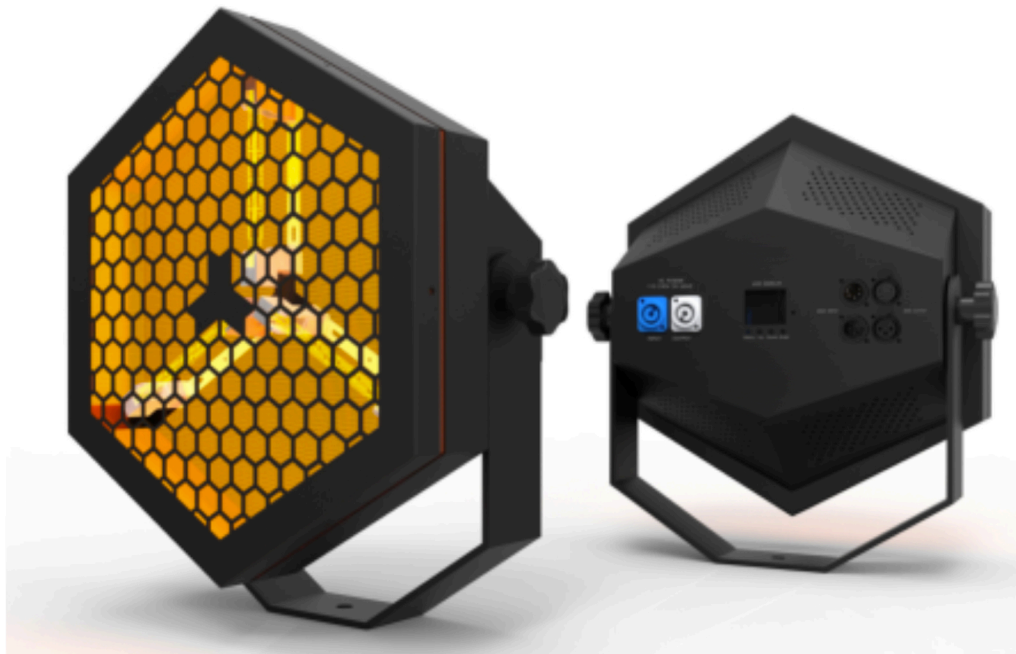

Hexagon series