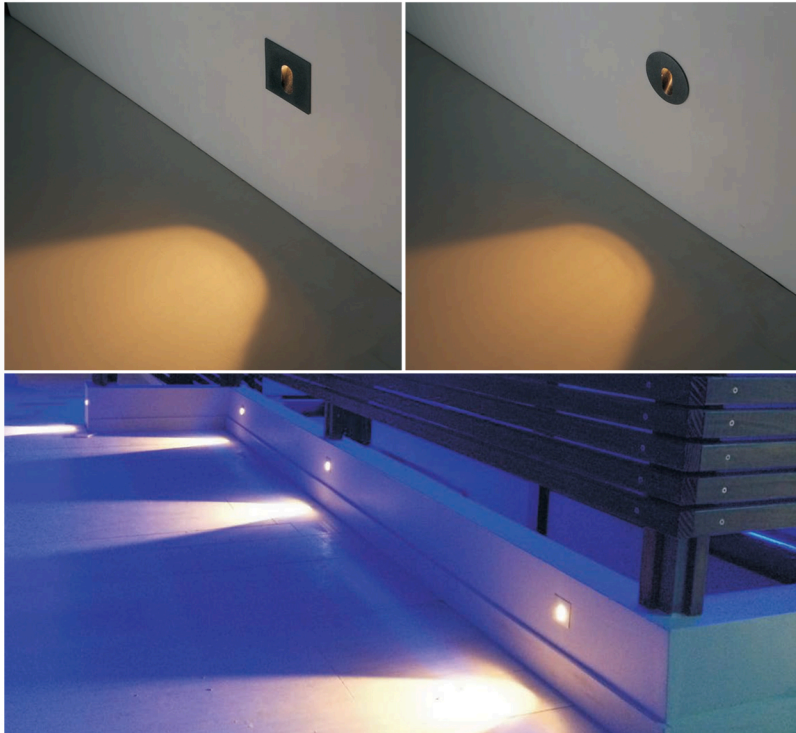

ODL041/042 - **Wall Light**

Outdoor Architectural Lighting

UNITECH
DIGITALMEDIA

Wall light

code **UNIODL041**
 casing aluminum / anodized black
 lamping LED 1W / Ra>80 / 70LM
 Beam acrylic diffuser
 2700K/3000K/4000K/6000K
 red / green / blue
 installation   **CE IP65**

 cut-off dia55x100mm
for installation box

code **UNIODL042**
 casing aluminum / anodized black
 lamping LED 1W / Ra>80 / 70LM
 Beam acrylic diffuser
 2700K/3000K/4000K/6000K
 red / green / blue
 installation   **CE IP65**

 cut-off dia55x100mm
for installation box