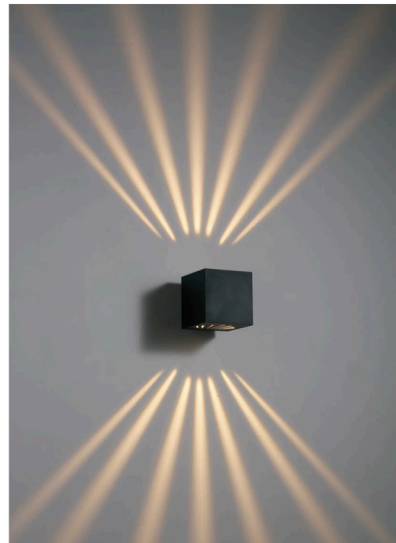

LWA279/280/281/288/300- **Wall Light**
Outdoor Architectural Lighting

code **UNILWA300A-BK**
 casing aluminum / black painting
 lamping LED 3W / Ra>80 / 300LM
 Beam 8 degree /
 2700K/3000K/4000K/6000K
 installation     IP65

surface customizable
 white paint similar to RAL9003
 concrete grey paint similar to RAL7037

code **UNILWA300B-BK**
 casing aluminum / black painting
 lamping LED 2X3W / Ra>80 / 600LM
 Beam 8 degree /
 2700K/3000K/4000K/6000K
 installation     IP65

surface customizable
 white paint similar to RAL9003
 concrete grey paint similar to RAL7037

Wall light

code **UNILWA300G-BK**
 casing aluminum / black painting
 lamping COB 2X3W / Ra>90 / 500LM
 Beam dismissed light /
 2700K/3000K/4000K/6000K
 installation     IP65

code **UNILWA300J-BK**
 casing aluminum / black painting
 lamping COB 2X3W / Ra>90 / 500LM
 Beam down 8 degree /
 2700K/3000K/4000K/6000K
 installation     IP65

code **UNILWA300D-BK** surface customizable  white paint similar to RAL9003  concrete grey paint similar to RAL7037
 casing aluminum / black painting / lamping COB 2X3W / Ra>90 / 500LM / up 80 degree+down 80 degree / 2700K/3000K/4000K/6000K
 installation     IP65 up and down cover sheet can be laser cut to other drawings or shape to get different light shape