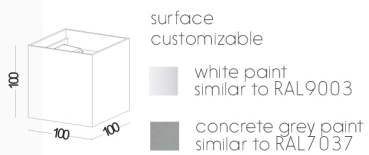

code **UNILWA288-BK**
casing aluminum / black painting
lamping LED 2X3W / Ra>80 / 600LM
Beam up and down light can be adjusted from 5 degree to 120 degree / 2700K/3000K/4000K/6000K
installation **IP65**

up and down light cover sheet adjustable