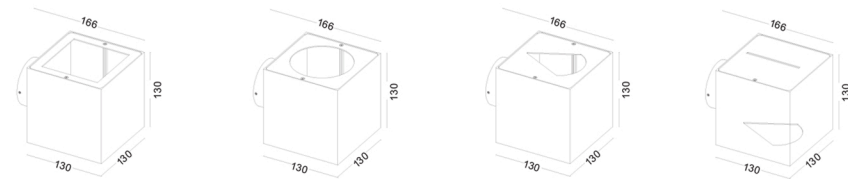

LWA279/280/281/288/300- **Wall Light**
Outdoor Architectural Lighting

code **UNILWA300A-BK**
 casing aluminum / black painting
 lamping LED 3W / Ra>80 / 300LM
 Beam 8 degree /
 2700K/3000K/4000K/6000K
 installation     IP65

surface customizable
 white paint similar to RAL9003
 concrete grey paint similar to RAL7037

code **UNILWA300B-BK**
 casing aluminum / black painting
 lamping LED 2X3W / Ra>80 / 600LM
 Beam 8 degree /
 2700K/3000K/4000K/6000K
 installation     IP65

code **UNILWA300J-BK**
 casing aluminum / black painting
 lamping COB 2X3W / Ra>90 / 500LM
 Beam down 8 degree /
 2700K/3000K/4000K/6000K
 installation     IP65

code **UNILWA300D-BK** surface customizable  white paint similar to RAL9003  concrete grey paint similar to RAL7037
 casing aluminum / black painting / lamping COB 2X3W / Ra>90 / 500LM / up 80 degree+down 80 degree / 2700K/3000K/4000K/6000K
 installation     IP65 up and down cover sheet can be laser cut to other drawings or shape to get different light shape