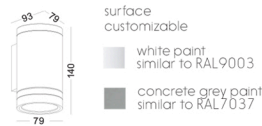

up and down light cover sheet adjustable

code **UNILWA288-BK**
 casing aluminum / black painting
 lamping LED 2X3W / Ra>80 / 600LM
 Beam up and down light can be adjusted from 5 degree to 120 degree / 2700K/3000K/4000K/6000K
 installation     **IP65**

up and down light cover sheet adjustable

code **UNILWA279**
 casing aluminum / black painting
 lamping LED 3W / Ra>80 / 120LM
 Beam down 8 degree / 2700K/3000K/4000K/6000K
 installation     **IP65**

code **UNILWA280**
 casing aluminum / black painting
 lamping LED 2X3W / Ra>80 / 240LM
 Beam up and down 8 degree / 2700K/3000K/4000K/6000K
 installation     **IP65**