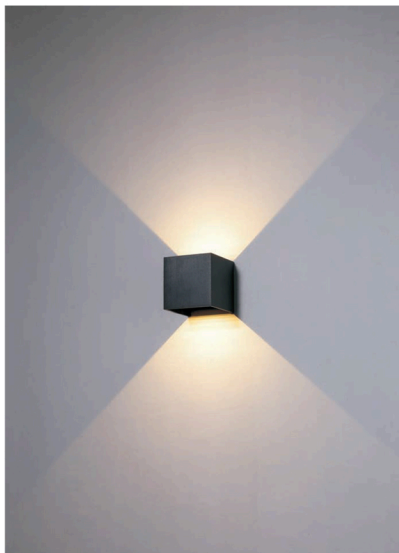

code **UNILWA288-BK**
casing aluminum / black painting
lamping LED 2X3W / Ra>80 / 600LM
Beam up and down light can be adjusted from 5 degree to 120 degree / 2700K/3000K/4000K/6000K
installation **IP65**

up and down light cover sheet adjustable

code **UNILWA279**
casing aluminum / black painting
lamping LED 3W / Ra>80 / 120LM
Beam down 8 degree / 2700K/3000K/4000K/6000K
installation **IP65**