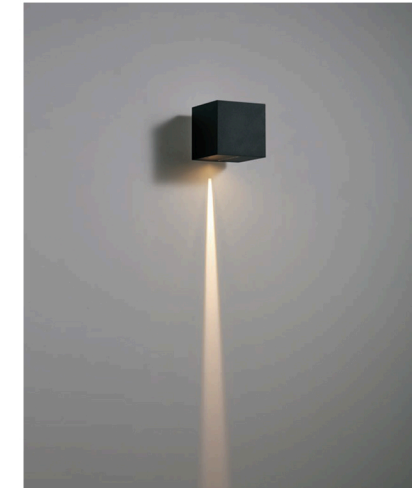

LWA279/280/281/288/300- **Wall Light**
Outdoor Architectural Lighting

code **UNILWA300A-BK**
 casing aluminum / black painting
 lamping LED 3W / Ra>80 / 300LM
 Beam 8 degree /
 2700K/3000K/4000K/6000K
 installation     IP65

surface customizable
 white paint similar to RAL9003
 concrete grey paint similar to RAL7037

code **UNILWA300B-BK**
 casing aluminum / black painting
 lamping LED 2X3W / Ra>80 / 600LM
 Beam 8 degree /
 2700K/3000K/4000K/6000K
 installation     IP65

surface customizable
 white paint similar to RAL9003
 concrete grey paint similar to RAL7037

Wall light

code **UNILWA300G-BK**
 casing aluminum / black painting
 lamping COB 2X3W / Ra>90 / 500LM
 Beam dismissed light /
 2700K/3000K/4000K/6000K
 installation     IP65

code **UNILWA300J-BK**
 casing aluminum / black painting
 lamping COB 2X3W / Ra>90 / 500LM
 Beam down 8 degree /
 2700K/3000K/4000K/6000K
 installation     IP65

code **UNILWA300D-BK** surface customizable  white paint similar to RAL9003  concrete grey paint similar to RAL7037
 casing aluminum / black painting / lamping COB 2X3W / Ra>90 / 500LM / up 80 degree+down 80 degree / 2700K/3000K/4000K/6000K
 installation     IP65 up and down cover sheet can be laser cut to other drawings or shape to get different light shape