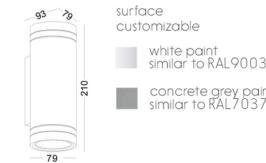

code **UNILWA300H-BK** surface customizable  white paint similar to RAL9003  concrete grey paint similar to RAL7037
 casing aluminum / black painting / lamping COB 2X3W / Ra>90 / 500LM / up 60 degree+down 8 degree / 2700K/3000K/4000K/6000K
 installation     IP65 up and down cover sheet can be laser cut to other drawings or shape to get different light shape

Wall light

code **UNILWA288-WT**
 casing aluminum / white painting
 lamping LED 2X3W / Ra>80 / 600LM
 Beam up and down light can be adjusted from 5 degree to 120 degree / 2700K/3000K/4000K/6000K
 installation     **IP65**

up and down light cover sheet adjustable

code **UNILWA288-BK**
 casing aluminum / black painting
 lamping LED 2X3W / Ra>80 / 600LM
 Beam up and down light can be adjusted from 5 degree to 120 degree / 2700K/3000K/4000K/6000K
 installation     **IP65**

up and down light cover sheet adjustable

code **UNILWA279**
 casing aluminum / black painting
 lamping LED 3W / Ra>80 / 120LM
 Beam down 8 degree / 2700K/3000K/4000K/6000K
 installation     **IP65**

code **UNILWA280**
 casing aluminum / black painting
 lamping LED 2X3W / Ra>80 / 240LM
 Beam up and down 8 degree / 2700K/3000K/4000K/6000K
 installation     **IP65**