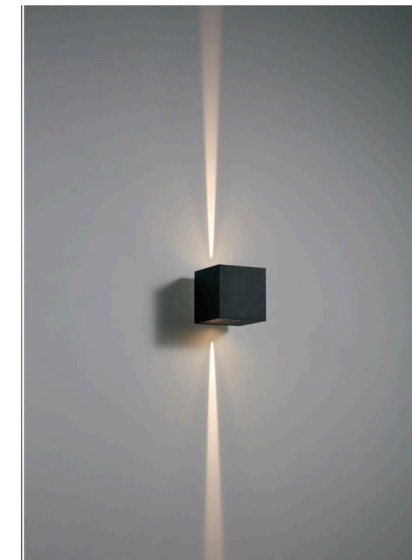

LWA279/280/281/288/300- **Wall Light**
Outdoor Architectural Lighting

code **UNILWA300A-BK**
 casing aluminum / black painting
 lamping LED 3W / Ra>80 / 300LM
 Beam 8 degree /
 2700K/3000K/4000K/6000K
 installation     IP65

surface customizable
 white paint similar to RAL9003
 concrete grey paint similar to RAL7037

code **UNILWA300B-BK**
 casing aluminum / black painting
 lamping LED 2X3W / Ra>80 / 600LM
 Beam 8 degree /
 2700K/3000K/4000K/6000K
 installation     IP65

surface customizable
 white paint similar to RAL9003
 concrete grey paint similar to RAL7037

Wall light

code **UNILWA300G-BK**
 casing aluminum / black painting
 lamping COB 2X3W / Ra>90 / 500LM
 Beam dismissed light /
 2700K/3000K/4000K/6000K
 installation     IP65

code **UNILWA300J-BK**
 casing aluminum / black painting
 lamping COB 2X3W / Ra>90 / 500LM
 Beam down 8 degree /
 2700K/3000K/4000K/6000K
 installation     IP65

code **UNILWA300D-BK** surface customizable  white paint similar to RAL9003  concrete grey paint similar to RAL7037
 casing aluminum / black painting / lamping COB 2X3W / Ra>90 / 500LM / up 80 degree+down 80 degree / 2700K/3000K/4000K/6000K
 installation     IP65 up and down cover sheet can be laser cut to other drawings or shape to get different light shape