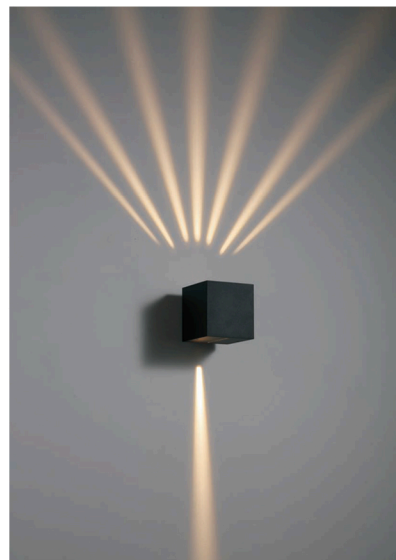

LWA279/280/281/288/300- **Wall Light**
Outdoor Architectural Lighting

code **UNILWA300A-BK**
 casing aluminum / black painting
 lamping LED 3W / Ra>80 / 300LM
 Beam 8 degree /
 2700K/3000K/4000K/6000K
 installation     IP65

surface customizable
 white paint similar to RAL9003
 concrete grey paint similar to RAL7037

code **UNILWA300B-BK**
 casing aluminum / black painting
 lamping LED 2X3W / Ra>80 / 600LM
 Beam 8 degree /
 2700K/3000K/4000K/6000K
 installation     IP65

surface customizable
 white paint similar to RAL9003
 concrete grey paint similar to RAL7037

Wall light

code **UNILWA300G-BK**
 casing aluminum / black painting
 lamping COB 2X3W / Ra>90 / 500LM
 Beam dismissed light /
 2700K/3000K/4000K/6000K
 installation     IP65

code **UNILWA300J-BK**
 casing aluminum / black painting
 lamping COB 2X3W / Ra>90 / 500LM
 Beam down 8 degree /
 2700K/3000K/4000K/6000K
 installation     IP65

code **UNILWA300D-BK** surface customizable  white paint similar to RAL9003  concrete grey paint similar to RAL7037
 casing aluminum / black painting / lamping COB 2X3W / Ra>90 / 500LM / up 80 degree+down 80 degree / 2700K/3000K/4000K/6000K
 installation     IP65 up and down cover sheet can be laser cut to other drawings or shape to get different light shape