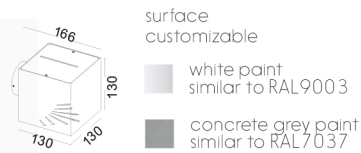

surface customizable
 white paint similar to RAL9003
 concrete grey paint similar to RAL7037

code **UNILWA300B-BK**
 casing aluminum / black painting
 lamping LED 2X3W / Ra>80 / 600LM
 Beam 8 degree /
 2700K/3000K/4000K/6000K
 installation     IP65

surface customizable
 white paint similar to RAL9003
 concrete grey paint similar to RAL7037

Wall light

code **UNILWA300G-BK**
 casing aluminum / black painting
 lamping COB 2X3W / Ra>90 / 500LM
 Beam dismissed light /
 2700K/3000K/4000K/6000K
 installation     IP65

code **UNILWA300J-BK**
 casing aluminum / black painting
 lamping COB 2X3W / Ra>90 / 500LM
 Beam down 8 degree /
 2700K/3000K/4000K/6000K
 installation     IP65

code **UNILWA300D-BK** surface customizable  white paint similar to RAL9003  concrete grey paint similar to RAL7037
 casing aluminum / black painting / lamping COB 2X3W / Ra>90 / 500LM / up 80 degree+down 80 degree / 2700K/3000K/4000K/6000K
 installation     IP65 up and down cover sheet can be laser cut to other drawings or shape to get different light shape