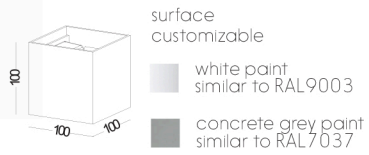

Wall light

code **UNILWA288-WT**
casing aluminum / white painting
lamping LED 2X3W / Ra>80 / 600LM
Beam up and down light can be adjusted from 5 degree to 120 degree / 2700K/3000K/4000K/6000K
installation **IP65**

up and down light cover sheet adjustable