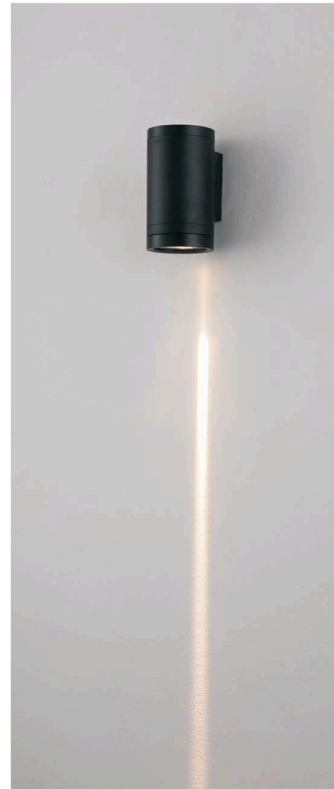

code **UNILWA288-BK**
casing aluminum / black painting
lamping LED 2X3W / Ra>80 / 600LM
Beam up and down light can be adjusted from 5 degree to 120 degree / 2700K/3000K/4000K/6000K
installation **IP65**

up and down light cover sheet adjustable

code **UNILWA279**
casing aluminum / black painting
lamping LED 3W / Ra>80 / 120LM
Beam down 8 degree / 2700K/3000K/4000K/6000K
installation **IP65**