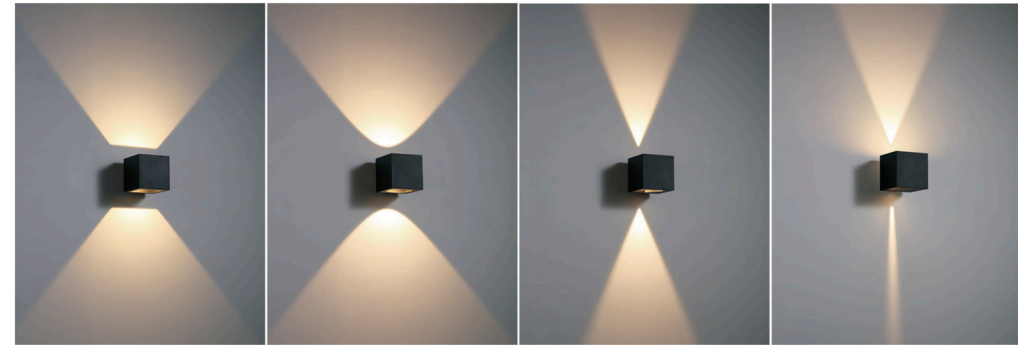

LWA279/280/281/288/300- **Wall Light**
Outdoor Architectural Lighting

code **UNILWA300A-BK**
 casing aluminum / black painting
 lamping LED 3W / Ra>80 / 300LM
 Beam 8 degree /
 2700K/3000K/4000K/6000K
 installation     IP65

surface customizable
 white paint similar to RAL9003
 concrete grey paint similar to RAL7037

code **UNILWA300B-BK**
 casing aluminum / black painting
 lamping LED 2X3W / Ra>80 / 600LM
 Beam 8 degree /
 2700K/3000K/4000K/6000K
 installation     IP65

surface customizable
 white paint similar to RAL9003
 concrete grey paint similar to RAL7037

Wall light

code **UNILWA300G-BK**
 casing aluminum / black painting
 lamping COB 2X3W / Ra>90 / 500LM
 Beam dismissed light /
 2700K/3000K/4000K/6000K
 installation     IP65

code **UNILWA300J-BK**
 casing aluminum / black painting
 lamping COB 2X3W / Ra>90 / 500LM
 Beam down 8 degree /
 2700K/3000K/4000K/6000K
 installation     IP65

code **UNILWA300D-BK** surface customizable  white paint similar to RAL9003  concrete grey paint similar to RAL7037
 casing aluminum / black painting / lamping COB 2X3W / Ra>90 / 500LM / up 80 degree+down 80 degree / 2700K/3000K/4000K/6000K
 installation     IP65 up and down cover sheet can be laser cut to other drawings or shape to get different light shape