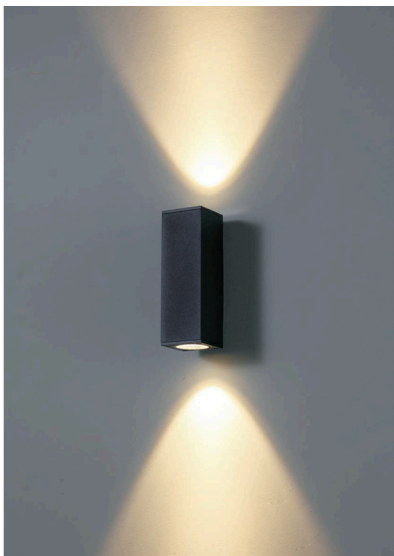

LWA253/256 - **Wall Light**

Outdoor Architectural Lighting

UNITECH  
DIGITALMEDIA

## Wall light

code **UNILWA253**  
 casing aluminum / black painting  
 lamping COB 6W / Ra>90 / 430LM  
 Beam 15/24/38/60 degree  
 2700K/3000K/4000K/6000K  
 installation     IP65

code **UNILWA255**  
 casing aluminum / black painting  
 lamping COB 12W / Ra>90 / 900LM  
 Beam 15/24/38/60 degree  
 2700K/3000K/4000K/6000K  
 installation     IP65

code **UNILWA254**  
 casing aluminum / black painting  
 lamping COB 2x6W / Ra>90 / 860LM  
 Beam 15/24/38/60 degree  
 2700K/3000K/4000K/6000K  
 installation     IP65

code **UNILWA256**  
 casing aluminum / black painting  
 lamping COB 2x12W / Ra>90 / 1800LM  
 Beam 15/24/38/60 degree  
 2700K/3000K/4000K/6000K  
 installation     IP65