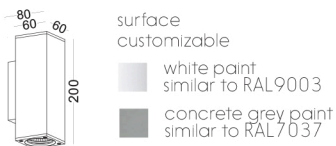

## Wall light

code **UNILWA253**  
 casing aluminum / black painting  
 lamping COB 6W / Ra>90 / 430LM  
 Beam 15/24/38/60 degree  
 2700K/3000K/4000K/6000K  
 installation     IP65

code **UNILWA255**  
 casing aluminum / black painting  
 lamping COB 12W / Ra>90 / 900LM  
 Beam 15/24/38/60 degree  
 2700K/3000K/4000K/6000K  
 installation     IP65

code **UNILWA254**  
 casing aluminum / black painting  
 lamping COB 2x6W / Ra>90 / 860LM  
 Beam 15/24/38/60 degree  
 2700K/3000K/4000K/6000K  
 installation     IP65

code **UNILWA256**  
 casing aluminum / black painting  
 lamping COB 2x12W / Ra>90 / 1800LM  
 Beam 15/24/38/60 degree  
 2700K/3000K/4000K/6000K  
 installation     IP65