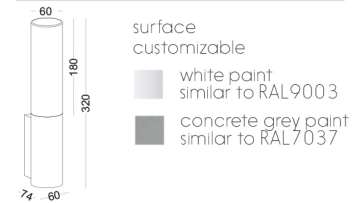

LWA210/211/213/214 - **Wall Light**
Outdoor Architectural Lighting

Wall light

code **UNILWA213**
 casing aluminum / black painting
 lamping COB 9W / Ra>90 / 800LM
 Beam acrylic diffuser
 2700K/3000K/4000K/6000K
 installation     IP65

code **UNILWA210**
 casing aluminum / black painting
 lamping COB 6W / Ra>90 / 430LM
 Beam acrylic diffuser
 2700K/3000K/4000K/6000K
 installation     IP65

code **UNILWA214**
 casing aluminum / black painting
 lamping COB 9W / Ra>90 / 800LM
 Beam acrylic diffuser
 2700K/3000K/4000K/6000K
 installation     IP65

code **UNILWA211**
 casing aluminum / black painting
 lamping COB 6W / Ra>90 / 430LM
 Beam acrylic diffuser
 2700K/3000K/4000K/6000K
 installation     IP65