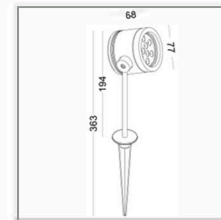

code **UNIODL036**
casing aluminum
finishing black painting
lamping LED 9X1W
Lumens 630LM
CRI Ra>80
Beam 15³⁰ / 60 degree
led color 2700K/~~3000K~~ 4000K/6000K
RED / GREEN / BLUE
Input AC220-240V
external power-supply
installation **IP65**

surface customizable

concrete grey paint similar to RAL7037

code **UNIODL036-12V**
Input DC12/24V
external power-supply
installation in parallel