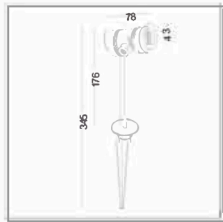

ODLO034/35/36 - **Spot Light**
Outdoor Architectural Lighting

UNITECH
DIGITALMEDIA

Outdoor spotlight with spike

code **UNIODL034**
 casing aluminum
 finishing black painting
 lamping LED 3X1W
 Lumens 210LM
 CRI Ra>80
 Beam 15³⁰ / 60 degree
 led color 2700K/~~3000K~~ 4000K/6000K
 RED / GREEN / BLUE
 Input AC220-240V
 external power-supply
 installation   **IP65**

surface customizable

 concrete grey paint similar to RAL7037

code **UNIODL034-12V**
 Input DC12/24V
 external power-supply
 installation in parallel

code **UNIODL035**
 casing aluminum
 finishing black painting
 lamping LED 6X1W
 Lumens 420LM
 CRI Ra>80
 Beam 15³⁰ / 60 degree
 led color 2700K/~~3000K~~ 4000K/6000K
 RED / GREEN / BLUE
 Input AC220-240V
 external power-supply
 installation   **IP65**

surface customizable

 concrete grey paint similar to RAL7037

code **UNIODL035-12V**
 Input DC12/24V
 external power-supply
 installation in parallel

code **UNIODL036**
 casing aluminum
 finishing black painting
 lamping LED 9X1W
 Lumens 630LM
 CRI Ra>80
 Beam 15³⁰ / 60 degree
 led color 2700K/~~3000K~~ 4000K/6000K
 RED / GREEN / BLUE
 Input AC220-240V
 external power-supply
 installation   **IP65**

surface customizable

 concrete grey paint similar to RAL7037

code **UNIODL036-12V**
 Input DC12/24V
 external power-supply
 installation in parallel