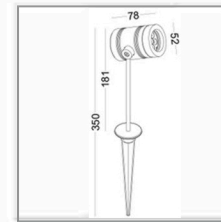

code **UNIODL035**
casing aluminum
finishing black painting
lamping LED 6X1W
Lumens 420LM
CRI Ra>80
Beam 15³⁰ / 60 degree
led color 2700K/~~3000K~~ 4000K/6000K
RED / GREEN / BLUE
Input AC220-240V
external power-supply
installation **IP65**

surface customizable

concrete grey paint similar to RAL7037

code **UNIODL035-12V**
Input DC12/24V
external power-supply
installation in parallel