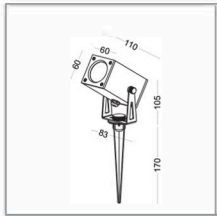

## Outdoor spotlight with spike

surface  
customizable

■ concrete grey paint  
similar to RAL7037

surface  
customizable

■ concrete grey paint  
similar to RAL7037

code **UNILSP188-IN220**  
 casing aluminum  
 finishing black painting  
 lamping COB 6W  
 Lumens 500LM  
 CRI Ra>90  
 Beam 15/24/33/60 degree  
 led color 2700K/3000K/4000K/6000K  
 Input AC220-240V  
 built-in power-supply  
 installation    IP65

code **UNILSP188-IN12**  
 Input DC12/24V  
 built-in power-supply  
 installation in parallel

code **UNILSP189-IN220**  
 casing aluminum  
 finishing black painting  
 lamping COB 12W  
 Lumens 900LM  
 CRI Ra>90  
 Beam 15/24/33/60 degree  
 led color 2700K/3000K/4000K/6000K  
 Input AC220-240V  
 built-in power-supply  
 installation    IP65