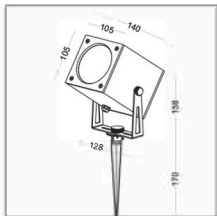

## Outdoor spotlight with spike

surface  
customizable

■ concrete grey paint  
similar to RAL7037

surface  
customizable

■ concrete grey paint  
similar to RAL7037

code **UNILSP188-IN220**  
 casing aluminum  
 finishing black painting  
 lamping COB 6W  
 Lumens 500LM  
 CRI Ra>90  
 Beam 15/24/33/60 degree  
 led color 2700K/3000K/4000K/6000K  
 Input AC220-240V  
 built-in power-supply  
 installation    IP65