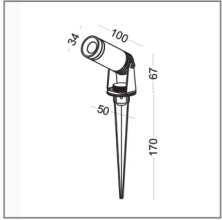

# Outdoor spotlight with spike

surface customizable

■ concrete grey paint similar to RAL7037

code **UNILSP183-IN220**  
 casing aluminum  
 finishing black painting  
 lamping LED 3W  
 Lumens 120LM  
 CRI Ra>80  
 Beam 10/20/30 degree  
 led color 2700K/3000K/4000K/6000K  
 RED / GREEN / BLUE  
 Input AC220-240V  
 built-in power-supply  
 installation   IP65