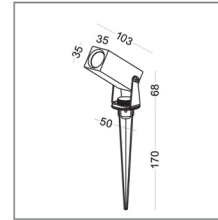

surface customizable

■ concrete grey paint similar to RAL7037

code **UNILSP187-IN220**
casing aluminum
finishing black painting
lamping LED 3W
Lumens 120LM
CRI Ra>80
Beam 10/20/30 degree
led color 2700K/3000K/4000K/6000K
RED / GREEN / BLUE
Input AC220-240V
built-in power-supply
installation IP65

code **UNILSP187-IN12**
Input DC12/24V
built-in power-supply
installation in parallel