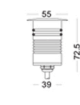

code **UNIODL031-IN12** Stainless steel 316 cover / aluminum heat sink / aluminum installation case
casing aluminum+stainless steel / lamping LED 3W / Ra>80 / 210LM / Beam 15/30/60 degree / 2700K/3000K/4000K/6000K red / green / blue
installation **IP67** supplied with built-in DC 12/24V input LED driver /check installation in next page