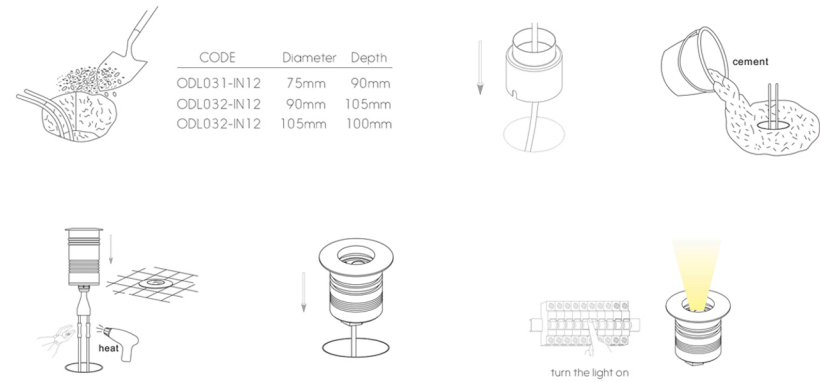

UNIODL031-IN12 / UNIODL32-IN12 / UNIODL033-IN12 installation