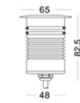

code **UNIODL032-IN12** Stainless steel 316 cover / aluminum heat sink / aluminum installation case
casing aluminum+stainless steel / lamping LED 6W / Ra>80 / 420LM / Beam 15/30/60 degree / 2700K/3000K/4000K/6000K red / green / blue
installation **IP67** supplied with built-in DC 12/24V input LED driver /check installation in next page