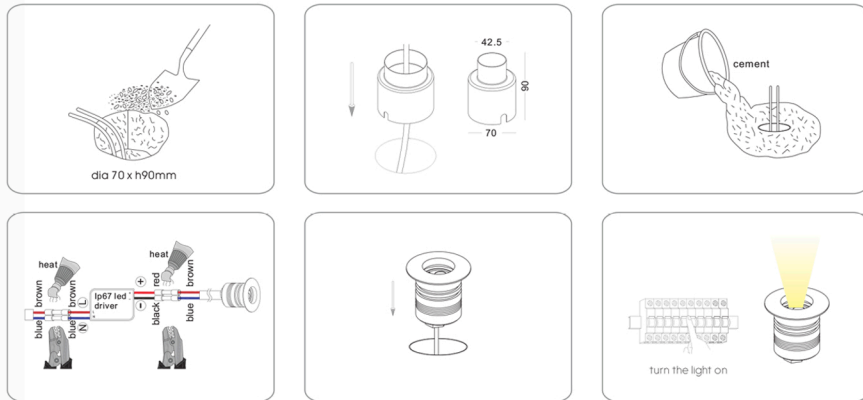

Underground spotlight

UNIODL031 installation