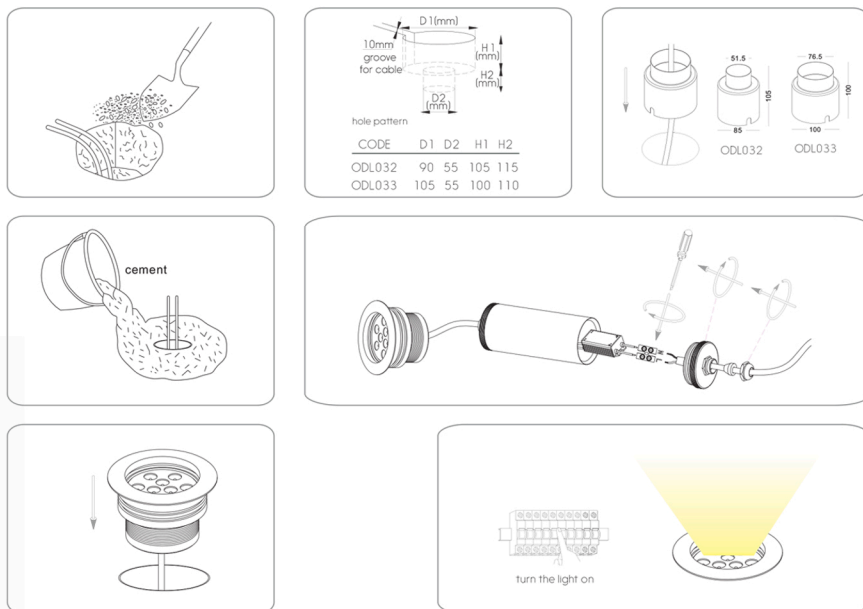

UNIODL032 / UNIODL33 installation