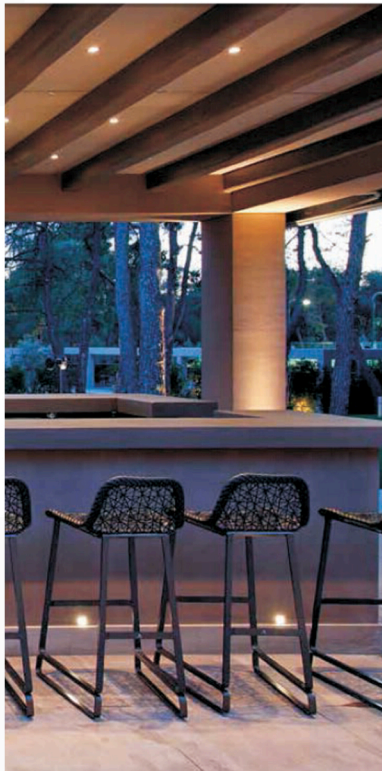

ODL020/24/01 - **Led Underground Light**
Outdoor Architectural Lighting

Underground spotlight

OUTDOOR UNDERGROUND MINI LED SPOTLIGHT
 STAINLESS STEEL 316 COVER
 COPPER LAMP CASING
 CHROME PLATED
 1W / 3W LED
 10/20/30/45/60 DEGREE LENSE

code **UNIODL024** stainless steel 316 cover / brass heat sink / aluminum installation case
 casing stainless steel+brass/ lamping LED 3W / Ra>80 /120LM / Beam 15/30/45/60 degree / 2700K/3000K/4000K/6000K/red / green / blue
 installation    **IP67** supplied with external 100-240V input Ip67 LED driver /check installation in next page