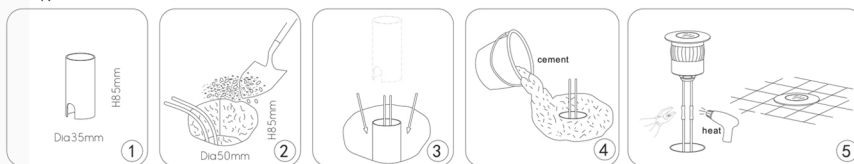

UNIODL020 installation in series

Lamps in a series circuit