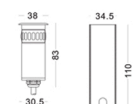

code **UNIODL020-IN12** stainless steel 316 cover / aluminum heat sink / aluminum installation case
casing stainless steel+aluminum/ lamping LED 1W / Ra>80 /70LM / Beam 10/20/30 degree / 2700K/3000K/4000K/6000K/red / green / blue
installation **IP67** supplied with built-in DC 12/24V input LED driver /check installation in next page