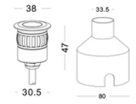

OUTDOOR UNDERGROUND MINI LED SPOTLIGHT
STAINLESS STEEL 316 COVER
COPPER LAMP CASING
CHROME PLATED
1W / 3W LED
10/20/30/45/60 DEGREE LENSE

IP67 WATERPROOF
220V / DC 12/24V
INPUT OPTIONAL
SUPPLIED WITH INSTALLATION CASE
AND EXTERNAL OR BUILT-IN POWER-SUPPLY

code **UNIODL020** stainless steel 316 cover / brass heat sink / aluminum installation case
casing stainless steel+brass/ lamping LED 1W / Ra>80 /70LM / Beam 10/20/30 degree / 2700K/3000K/4000K/6000K red / green / blue /
installation **IP67** supplied with external 100-240V input Ip67 LED driver /check installation in next page