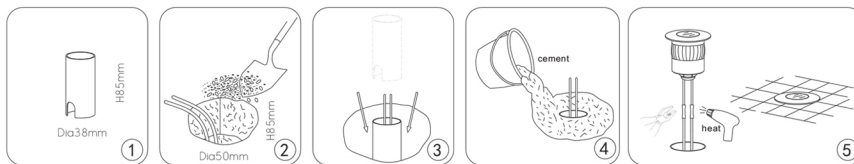

code **UNIODL001-IN12** aluminum cover / aluminum heat sink / aluminum installation case
 casing aluminum / lamping LED 3W / Ra>80 /120LM / Beam 15/30/45/60 degree / 2700K/3000K/4000K/6000K/red / green / blue / RGB
 installation    **IP67** supplied with built-in DC 12/24V input LED driver /check installation in next page

Underground spotlight

UNIODL020 / UNIODL024 / UNIODL001 installation

ODL020 / ODL024 / ODL001
Single lamp installation

UNIODL024 / UNIODL001 installation in series

Lamps in a series circuit

UNIODL020 installation in series