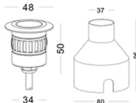

code **UNIODL024** stainless steel 316 cover / brass heat sink / aluminum installation case
casing stainless steel+brass/ lamping LED 3W / Ra>80 /120LM / Beam 15/30/45/60 degree / 2700K/3000K/4000K/6000K/red / green / blue
installation **IP67** supplied with external 100-240V input Ip67 LED driver /check installation in next page