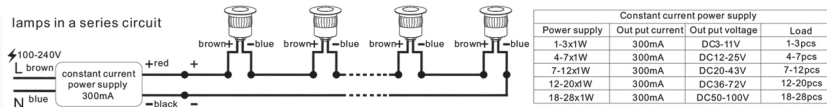

UNIODL020 installation in series

Lamps in a series circuit