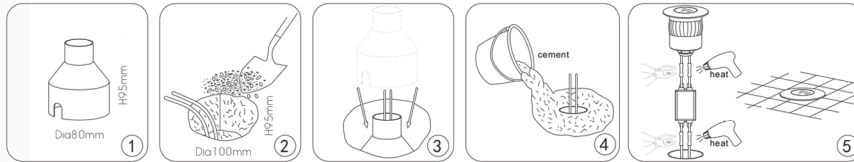

Underground spotlight

UNIODL020 / UNIODL024 / UNIODL001 installation

ODL020 / ODL024 / ODL001
Single lamp installation