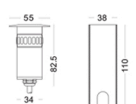

code **UNIODL001-IN12** aluminum cover / aluminum heat sink / aluminum installation case
casing aluminum / lamping LED 3W / Ra>80 /120LM / Beam 15/30/45/60 degree / 2700K/3000K/4000K/6000K/red / green / blue / RGB
installation **IP67** supplied with built-in DC 12/24V input LED driver /check installation in next page