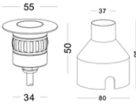

code **UNIODL024** stainless steel 316 cover / brass heat sink / aluminum installation case
 casing stainless steel+brass/ lamping LED 3W / Ra>80 /120LM / Beam 15/30/45/60 degree / 2700K/3000K/4000K/6000K/red / green / blue
 installation    **IP67** supplied with external 100-240V input Ip67 LED driver /check installation in next page