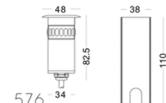

code **UNIODL024-IN12** stainless steel 316 cover / brass heat sink / aluminum installation case
casing stainless steel+aluminum / lamping LED 3W / Ra>80 /120LM / Beam 15/30/45/60 degree / 2700K/3000K/4000K/6000K/red / green / blue
installation **IP67** supplied with built-in DC 12/24V input LED driver /check installation in next page