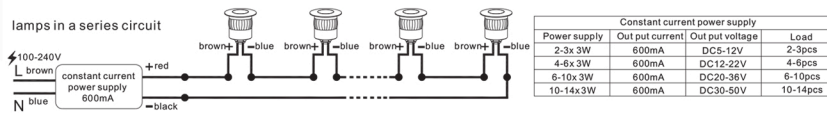

code **UNIODL001-IN12** aluminum cover / aluminum heat sink / aluminum installation case
 casing aluminum / lamping LED 3W / Ra>80 /120LM / Beam 15/30/45/60 degree / 2700K/3000K/4000K/6000K/red / green / blue / RGB
 installation    **IP67** supplied with built-in DC 12/24V input LED driver /check installation in next page

Underground spotlight

UNIODL020 / UNIODL024 / UNIODL001 installation

ODL020 / ODL024 / ODL001
Single lamp installation

UNIODL024 / UNIODL001 installation in series

Lamps in a series circuit

UNIODL020 installation in series