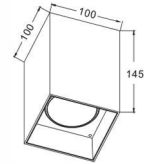

Model : UNI-MD03R-A
Power : 15W/20W/25W
Lumen : 975 lm-1625lm
Material : Aluminium alloy
Weight : 0.80Kg
Input : 220-240V

Dimming options
-TRIAC
Non dimmable

1. High-performance Chip

By using a high quality and high efficiency led chip with Ra>90

2. Cooling System

a perfect heat management which makes the fixture extremely reliable and ensures a long lifespan of the lamp.

3. Reflector

A professional design with high quality optical materials including an AL01090 aluminum reflector for COB

4. Anti-glare

Anti-glare designed lamp body, shading angle $\geq 30^\circ$

5. Easy installation

Surface mounted grille light with driver build-in, easy to be installed tracelessly.

High-power LED
SCDM <3

Excellent thermal management

EMC - optimised

Different light distributions

TRIAC dimming

IP 20

Deep anti-dazzle

Optischer cut-off 30°

Different color temperatures

Model	Power	Beam Angle	Dimming Type	CCT	CRI
UNI-MD03R-A	15W 20W 25W	15° 24° 30° 36° 60°	TRIAC Non dimmable	2700K 3000K 3500K 4000K	Ra>82 Ra>92 Ra>97