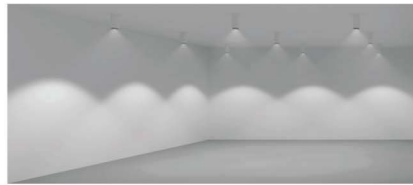

MD 03R-B Square Suspended Mounted Downlight