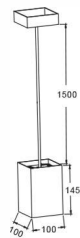

MD03R-B
15W/20W/25W