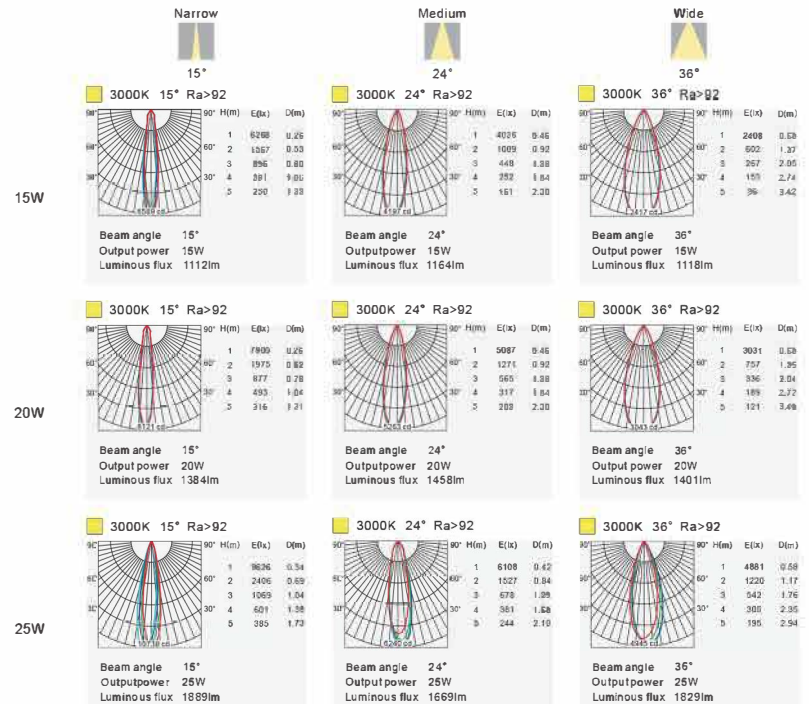

### 4. Anti-glare

Anti-glare designed lamp body, shading angle  $\geq 30^\circ$

TRIAC dimming

IP 20

Deep anti-dazzle

Optischer cut-off  $30^\circ$

Different color temperatures

MD03R-A  
15W/20W/25W

Model	Power	Beam Angle	Dimming Type	CCT	CRI
UNI-MD03R-A	15W 20W 25W	15° 24° 30° 36° 60°	TRIAC Non dimmable	2700K 3000K 3500K 4000K	Ra>82 Ra>92 Ra>97