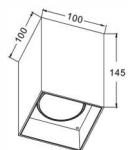

5. Easy installation

Surface mounted grille light with driver build-in, easy to be installed tracelessly.

High-power LED
SCDM <3

Excellent thermal management

EMC - optimised

Different light distributions

TRIAC dimming

IP 20

Deep anti-dazzle

Optischer cut-off 30°

Different color temperatures

MD03R-A
15W/20W/25W