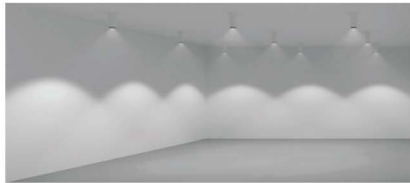

### Optics

Narrow  
15°

Medium  
24°

Wide  
30°/36°

Wide Flood  
60°

MD03R-A  
15W 1200lm  
20W 1400lm  
25W 1625lm

MD03R-B  
15W 1200lm  
20W 1400lm  
25W 1625lm

Model : UNI-MD03R-A  
 Power : 15W/20W/25W  
 Lumen : 975 lm-1625lm  
 Material : Aluminium alloy  
 Weight : 0.80Kg  
 Input : 220-240V