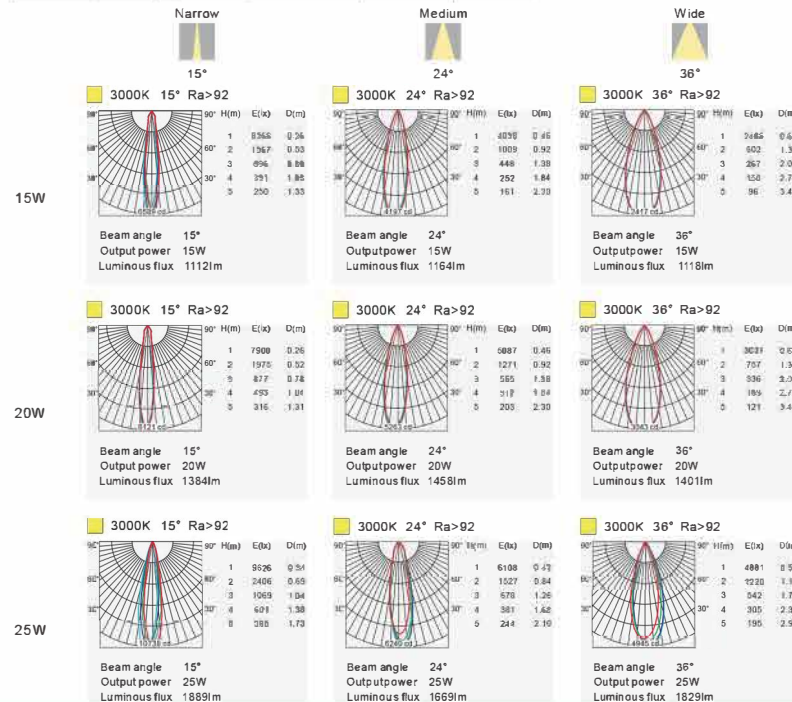

5. Easy installation

MD 03R-B Square Suspended Mounted Downlight

Model : UNI-MD03R-B
Power : 15W/20W/25W
Lumen : 1200lm-1625lm
Material : Aluminium alloy
Weight : 0.80Kg
Input : 220-240V

Dimming options
-TRIAC
Non dimmable

Model	Power	Beam Angle	Dimming Type	CCT	CRI
UNI-MD03R-B	15W	15°	TRIAC Non dimmable	2700K	Ra>82
	20W	24°		3000K	Ra>92
	25W	30°		3500K	Ra>97
		36°		4000K	
		60°