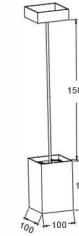

MD 03R-B Square Suspended Mounted Downlight

1. High-performance Chip

By using a high quality and high efficiency led chip with Ra>90

2. Cooling System

a perfect heat management which makes the fixture extremely reliable and ensures a long lifespan of the lamp.

High-power LED
SCDM <3

Excellent thermal
management

EMC - optimised

Different light
distributions

TRIAC dimming

IP level

Deep anti-dazzle

Optischer cut-off 30°

Different color
temperatures

3. Reflector

A professional design with high quality optical materials including an ALD1090 aluminum reflector for COB

4. Anti-glare

Anti-glare designed lamp body, shading angle $\geq 30^\circ$

5. Easy installation

MD 03R-B Square Suspended Mounted Downlight

Model : UNI-MD03R-B
Power : 15W/20W/25W
Lumen : 1200lm-1625lm
Material : Aluminium alloy
Weight : 0.80Kg
Input : 220-240V

Dimming options
-TRIAC
Non dimmable

Model	Power	Beam Angle	Dimming Type	CCT	CRI
UNI-MD03R-B	15W	15°	TRIAC Non dimmable	2700K	Ra>82
	20W	24°		3000K	Ra>92
	25W	30°		3500K	Ra>97
		36°		4000K	
		60°			

Mounted Downlight