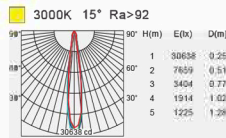

Grille Light

Narrow

15°

Beam angle 15°  
 Output power 60W  
 Luminous flux 3648lm

Medium

20°

Beam angle 20°  
 Output power 60W  
 Luminous flux 3881lm

Wide