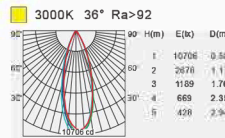

Beam angle 36°
Output power 60W
Luminous flux 4130lm

15°