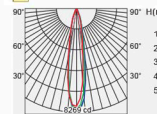

Beam angle 15°
Output power 20W
Luminous flux 1295lm

Medium

24°

3000K 24° Ra>92