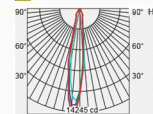

Wide

36°

3000K 36° Ra>92

Beam angle 36°  
Output power 20W  
Luminous flux 1124lm

20W

Narrow

15°

3000K 15° Ra>92

Beam angle 15°  
Output power 30W  
Luminous flux 2260lm

30W

Medium

24°

3000K 24° Ra>92

Beam angle 24°  
Output power 30W  
Luminous flux 2383lm

Wide

36°