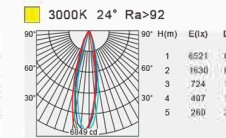

Grille Light

Narrow

15°

Beam angle 15°  
 Output power 60W  
 Luminous flux 3648lm

Medium

20°

Beam angle 20°  
 Output power 60W  
 Luminous flux 3881lm

Wide

36°

Beam angle 36°  
 Output power 60W  
 Luminous flux 4130lm

Narrow

15°

Beam angle 15°  
 Output power 30W  
 Luminous flux 1916lm

Medium

24°

Beam angle 24°  
 Output power 30W  
 Luminous flux 1668lm