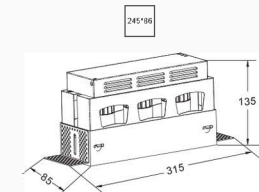

Model : UNI-BL12R-3-3
Power : 30W
Lumen : 1950lm
Material : Aluminium alloy
Weight : 1.80Kg
Input : 220-240V

Dimming options
-TRIAC
Non dimmable

Model	Size	Power	Beam Angle	Dimming Type	CCT	CRI	Finish
UNI-BL12R3 (Triple head)	3 inch	30W	15°	TRIAC Non dimmable	2700K	Ra>82 Ra>92 Ra>97	White+Irongray Black+Irongray Irongray
			24°		3000K		
			30°		3500K		
			36°		4000K		
					5000K		

Grille Light

15°