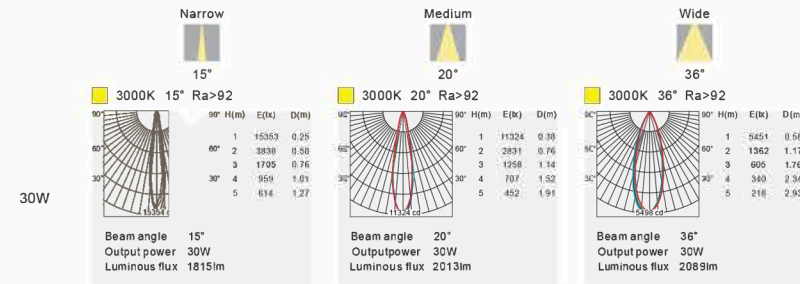

Model : UNI-BL12R-1-4
Power : 30W
Lumen : 1950lm
Material : Aluminium alloy
Weight : 1.40Kg
Input : 220-240V

Dimming options
-TRIAC
-1~10V
-DALI
Non dimmable

Hole size(mm)

Model	Size	Power	Beam Angle	Dimming Type	CCT	CRI	Finish
UNI-BL12R-1 (Single head)	New 4 inch	30W	15°	TRIAC 1~10V DALI Non dimmable	2700K 3000K 3500K 4000K 5000K	Ra>82 Ra>92 Ra>97	White+Irongray Black+Iron gray Irongray
			20°				
			30°				
			36°				
			45°				

Grille Light