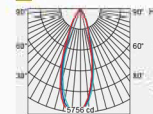

Beam angle 36°
Output power 30W
Luminous flux 2257lm

30W

Narrow

15°

3000K 15° Ra>92