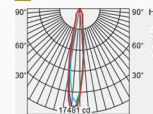

Beam angle 15°  
Output power 30W  
Luminous flux 2260lm

30W

Medium

24°

3000K 24° Ra>92

Beam angle 24°  
Output power 30W  
Luminous flux 2383lm

Wide

36°

3000K 36° Ra>92

Beam angle 36°  
Output power 30W  
Luminous flux 2257lm

30W

Narrow

15°

3000K 15° Ra>92

Beam angle 15°  
Output power 40W  
Luminous flux 2743lm

40W