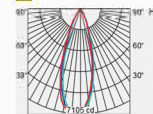

Medium

24°

3000K 24° Ra>92

Beam angle 24°  
Output power 40W  
Luminous flux 2935lm

Wide

36°

3000K 36° Ra>92

Beam angle 36°  
Output power 40W  
Luminous flux 2779lm