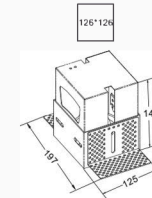

Model : UNI-BL12R-1-4
Power : 30W
Lumen : 1950lm
Material : Aluminium alloy
Weight : 1.40Kg
Input : 220-240V

Dimming options
-TRIAC
-1~10V
-DALI
Non dimmable

Hole size(mm)

Model	Size	Power	Beam Angle	Dimming Type	CCT	CRI	Finish
UNI-BL12R-1 (Single head)	New 4 inch	30W	15°	TRIAC 1~10V DALI Non dimmable	2700K 3000K 3500K 4000K 5000K	Ra>82 Ra>92 Ra>97	White+Irongray Black+Iron gray Irongray
			20°				
			30°				
			36°				
			45°				

Grille Light