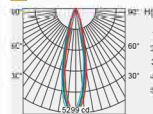

Narrow

15°

3000K 15° Ra>92

Beam angle 15°  
Output power 20W  
Luminous flux 1295lm

Medium

24°

3000K 24° Ra>92

Beam angle 24°  
Output power 20W  
Luminous flux 1179lm

Wide

36°

3000K 36° Ra>92

Beam angle 36°  
Output power 20W  
Luminous flux 1124lm

20W

Narrow

15°

3000K 15° Ra>92