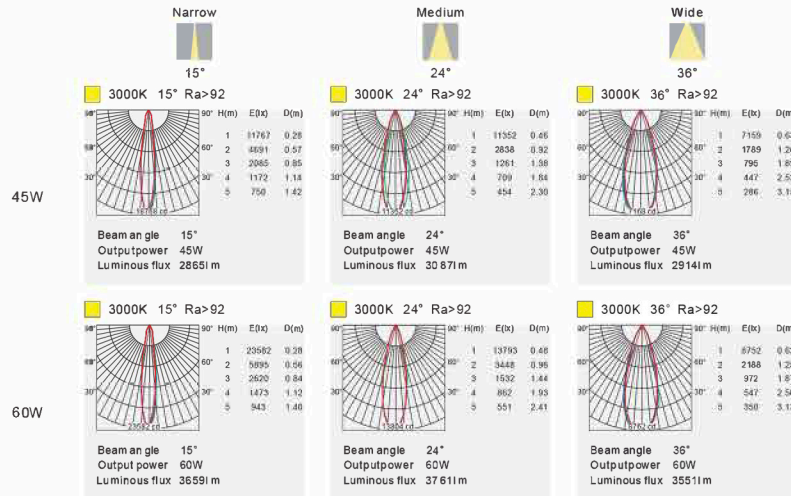

Grille Light