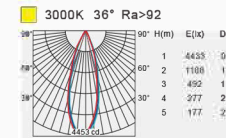

Beam angle 36°
Output power 30W
Luminous flux 1610lm