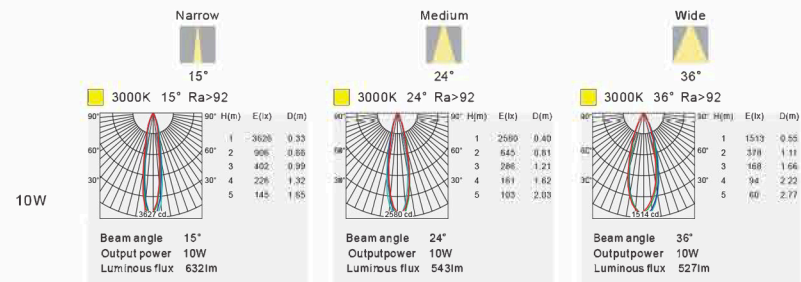

Model : UNI-BL12R-1-3
Power : 10W
Lumen : 650lm
Material : Aluminium alloy
Weight : 0.62Kg
Input : 220-240V

Dimming options
-TRIAC
-1~10V
-DALI
Non dimmable

Hole size(mm)

Model	Size	Power	BeamAngle	DimmingType	CCT	CRI	Finish
UNI-BL12R-1 (Single head)	3 inch	10W	15° 24° 30° 36°	TRIAC 1~10V DALI Non dimmable	2700K 3000K 3500K 4000K 5000K	Ra>82 Ra>92 Ra>97	White+Iron gray Black+Iron gray Iron gray