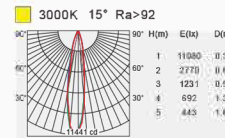

Grille Light

Narrow

15°

Beam angle 15°  
 Output power 60W  
 Luminous flux 3648lm

Medium

20°

Beam angle 20°  
 Output power 60W  
 Luminous flux 3881lm

Wide

36°

Beam angle 36°  
 Output power 60W  
 Luminous flux 4130lm

Narrow

15°

Beam angle 15°  
 Output power 30W  
 Luminous flux 1916lm

Medium

24°

Beam angle 24°  
 Output power 30W  
 Luminous flux 1668lm