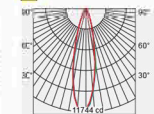

Beam angle 24°
Output power 40W
Luminous flux 2935lm

Wide

36°

3000K 36° Ra>92