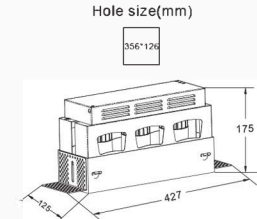

Model : UNI-BL12R-3-4
Power : 90W
Lumen : 5850lm
Material : Aluminium alloy
Weight : 3.20Kg
Input : 220-240V

Dimming options
-TRIAC
Non dimmable

Model	Size	Power	Beam Angle	Dimming Type	CCT	CRI	Finish
UNI-BL12 R-3 (Triple head)	Nwe 4 inch	90W	15°	TRIAC Non dimmable	2700K 3000K 3500K 4000K 5000K	Ra>82 Ra>92	White+Iron gray Black+Iron gray Iron gray
			20°				
			30°				
			36°				
			45°