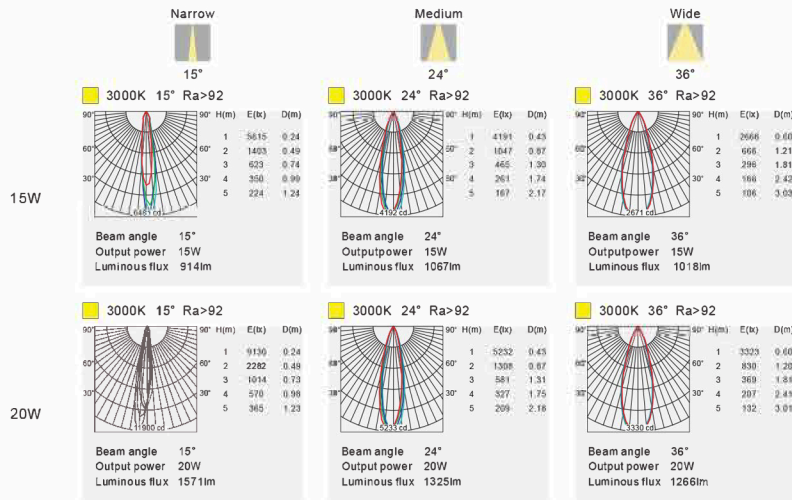

Model : UNI-BL12R-1-4
Power : 30W
Lumen : 1950lm
Material : Aluminium alloy
Weight : 1.40Kg
Input : 220-240V

Dimming options
-TRIAC
-1~10V
-DALI
Non dimmable

Hole size(mm)

Model	Size	Power	Beam Angle	Dimming Type	CCT	CRI	Finish
UNI-BL12R-1 (Single head)	New 4 inch	30W	15°	TRIAC 1~10V DALI Non dimmable	2700K 3000K 3500K 4000K 5000K	Ra>82 Ra>92 Ra>97	White+Irongray Black+Iron gray Irongray
			20°				
			30°				
			36°				
			45°				

Grille Light