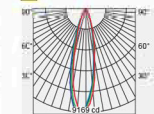

Wide

36°

3000K 36° Ra>92

Beam angle 36°  
Output power 20W  
Luminous flux 1124lm

20W

Narrow

15°

3000K 15° Ra>92

Beam angle 15°  
Output power 30W  
Luminous flux 2260lm

30W

Medium

24°

3000K 24° Ra>92

Beam angle 24°  
Output power 30W  
Luminous flux 2383lm

Wide

36°