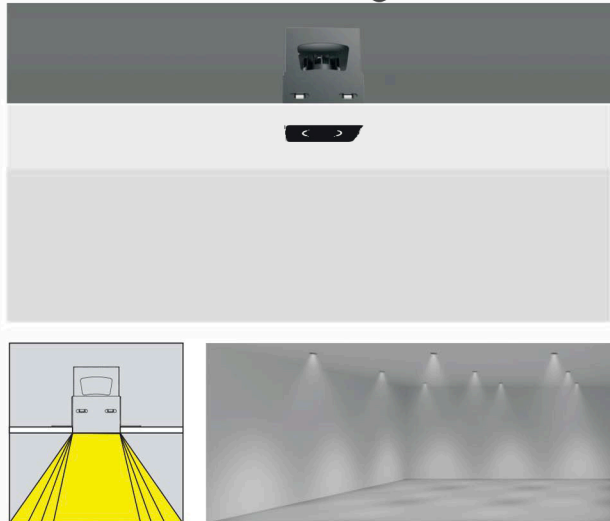

BL 12 Trimless Grille Light