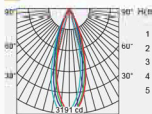

Narrow

15°

3000K 15° Ra>92

Beam angle 15°  
Output power 20W  
Luminous flux 1295lm

Medium

24°

3000K 24° Ra>92

Beam angle 24°  
Output power 20W  
Luminous flux 1179lm

Wide

36°

3000K 36° Ra>92

Beam angle 36°  
Output power 20W  
Luminous flux 1124lm

20W

Narrow

15°

3000K 15° Ra>92