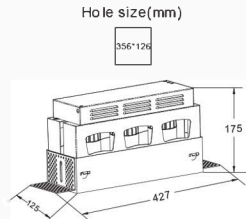

BL 12 Trimless Grille Light

4inch Triple head 356*126

Model : UNI-BL12R-3-4
Power : 45W/60W
Lumen : 2925lm-3900lm
Material : Aluminium alloy
Weight : 3.15Kg
Input : 220-240V

Dimming options
-TRIAC
Non dimmable

Model	Size	Power	Beam Angle	Dimming Type	CCT	CRI	Finish
UNI-BL12 R-3 (Triple head)	4 inch	45W 60W	15°	TRIAC Non dimmable	2700K 3000K 3500K 4000K 5000K	Ra>82 Ra>92	White+Iron gray Black+Iron gray Irongray
			24°				
			36°				
			45°				
			60°				

BL 12 Trimless Grille Light

Nwe 4inch Triple head 356*126

Model : UNI-BL12R-3-4
Power : 90W
Lumen : 5850lm
Material : Aluminium alloy
Weight : 3.20Kg
Input : 220-240V

Dimming options
-TRIAC
Non dimmable

Model	Size	Power	Beam Angle	Dimming Type	CCT	CRI	Finish
UNI-BL12 R-3 (Triple head)	Nwe 4 inch	90W	15°	TRIAC Non dimmable	2700K 3000K 3500K 4000K 5000K	Ra>82 Ra>92	White+Iron gray Black+Iron gray Iron gray
			20°				
			30°				
			36°				
			45°				

Grille Light