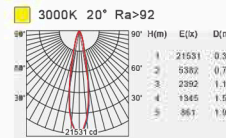

Grille Light

Narrow

15°

Beam angle 15°  
 Output power 60W  
 Luminous flux 3648lm

Medium

20°

Beam angle 20°  
 Output power 60W  
 Luminous flux 3881lm

Wide